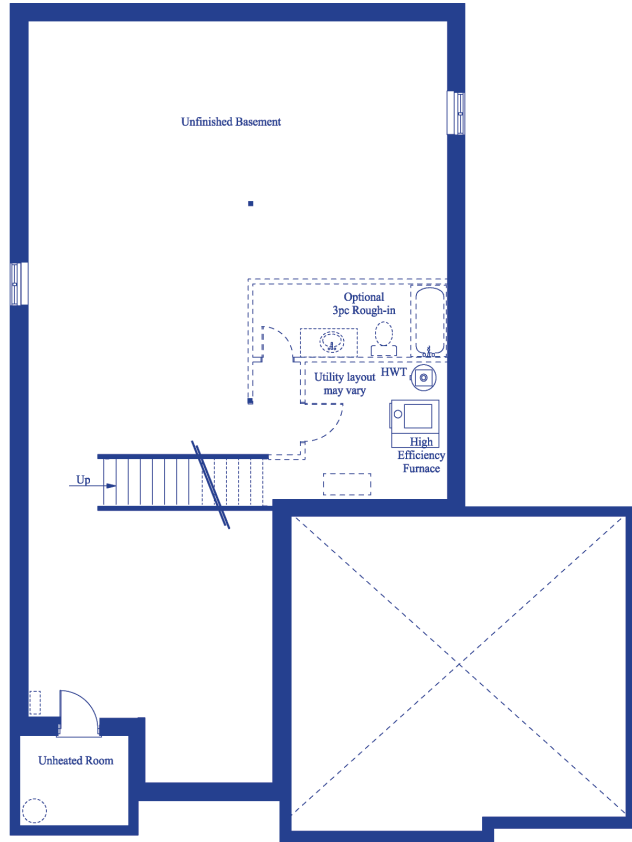

THE Valleyfield

ELEVATION A

3,267 Sq. Ft.

54'

ELEVATION B

3,267 Sq. Ft.

4 Bedroom

3.5 Bath

Basement

First Floor

Second Floor