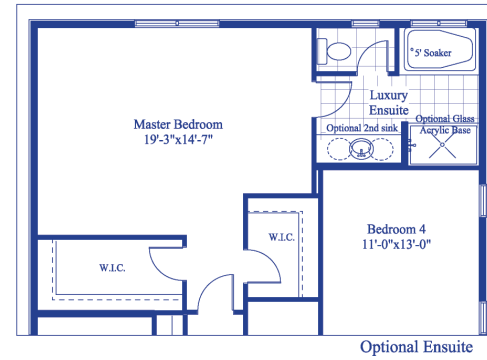

THE Valleyfield

ELEVATION A

3,267 Sq. Ft.

54'

ELEVATION B

3,267 Sq. Ft.

4 Bedroom

3.5 Bath

Basement

First Floor

Second Floor