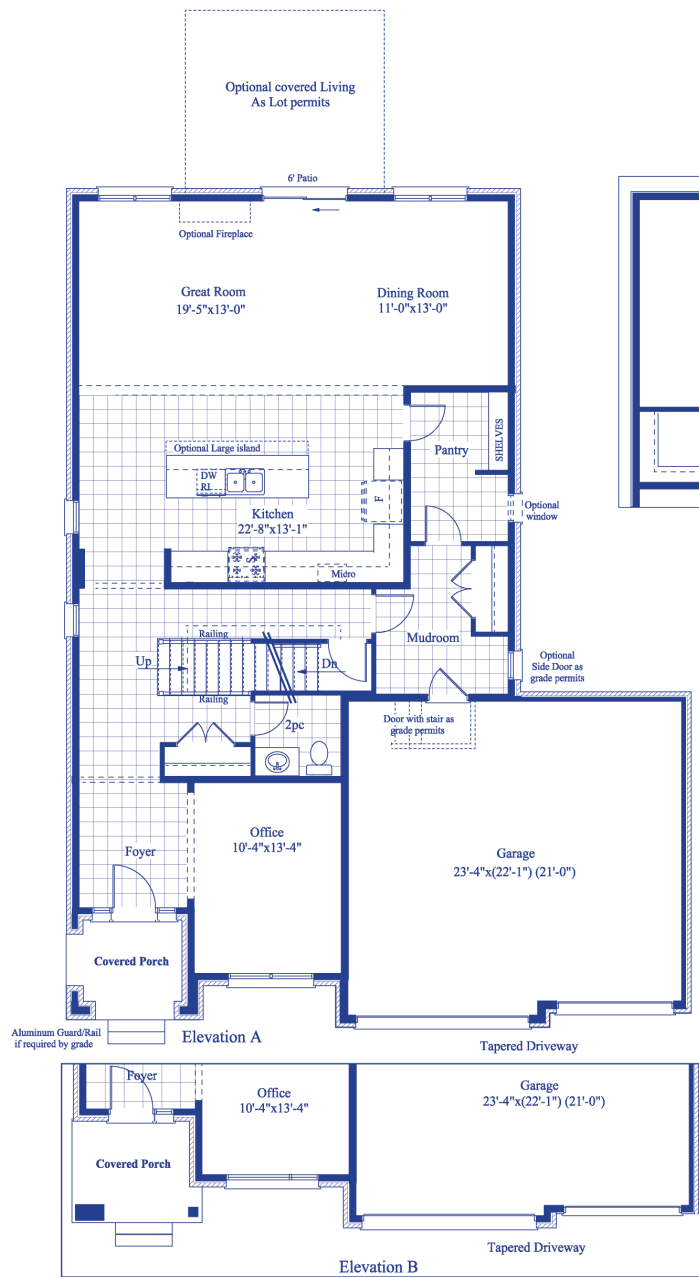

THE Valleyfield

ELEVATION A

3,267 Sq. Ft.

54'

ELEVATION B

3,267 Sq. Ft.

4 Bedroom

3.5 Bath

Basement

First Floor

Second Floor