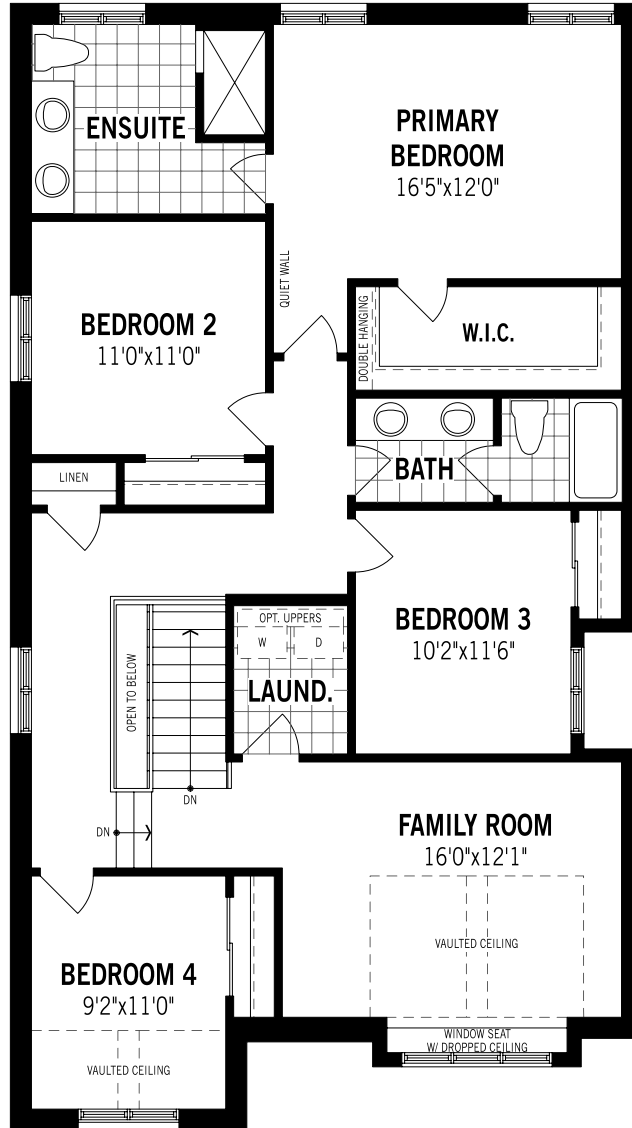

The Meadowridge - Ground Floor

Printed on 6/13/24

Note: Actual usable floor space may vary from the stated floor area. Plans and elevations are artist's renderings and may contain options which are not standard on all models. Mattamy Homes reserves the right to make changes to these floorplans, specifications, dimensions and elevations without prior notice and without compensation. Stated dimensions and square footages are approximate and should not be used as representation of the home's usable floor space or actual size. Any square footage of a single family home or a multi-family home that is stated herein is approximate only, may vary from time to time, and remains subject to change without notice or compensation.

Unselected Options: Bath Oasis, 5 Bedroom with Bath 3 Plan

Printed on 6/13/24

Note: Actual usable floor space may vary from the stated floor area. Plans and elevations are artist's renderings and may contain options which are not standard on all models. Mattamy Homes reserves the right to make changes to these floorplans, specifications, dimensions and elevations without prior notice and without compensation. Stated dimensions and square footages are approximate and should not be used as representation of the home's usable floor space or actual size. Any square footage of a single family home or a multi-family home that is stated herein is approximate only, may vary from time to time, and remains subject to change without notice or compensation.