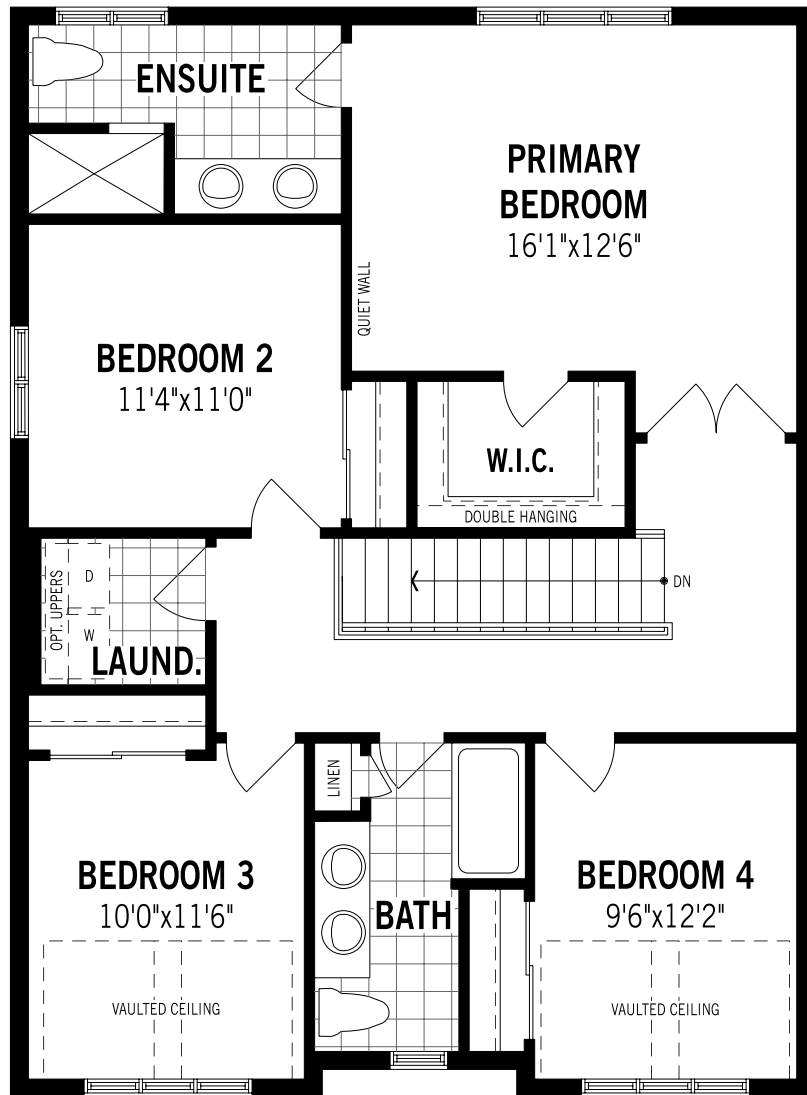

# The Brooksdale - Ground Floor

Printed on 6/13/24

Note: Actual usable floor space may vary from the stated floor area. Plans and elevations are artist's renderings and may contain options which are not standard on all models. Mattamy Homes reserves the right to make changes to these floorplans, specifications, dimensions and elevations without prior notice and without compensation. Stated dimensions and square footages are approximate and should not be used as representation of the home's usable floor space or actual size. Any square footage of a single family home or a multi-family home that is stated herein is approximate only, may vary from time to time, and remains subject to change without notice or compensation. Revision: 3/21/2024

## Unselected Options: Bath Oasis

Printed on 6/13/24

Note: Actual usable floor space may vary from the stated floor area. Plans and elevations are artist's renderings and may contain options which are not standard on all models. Mattamy Homes reserves the right to make changes to these floorplans, specifications, dimensions and elevations without prior notice and without compensation. Stated dimensions and square footages are approximate and should not be used as representation of the home's usable floor space or actual size. Any square footage of a single family home or a multi-family home that is stated herein is approximate only, may vary from time to time, and remains subject to change without notice or compensation. Revision: 3/21/2024