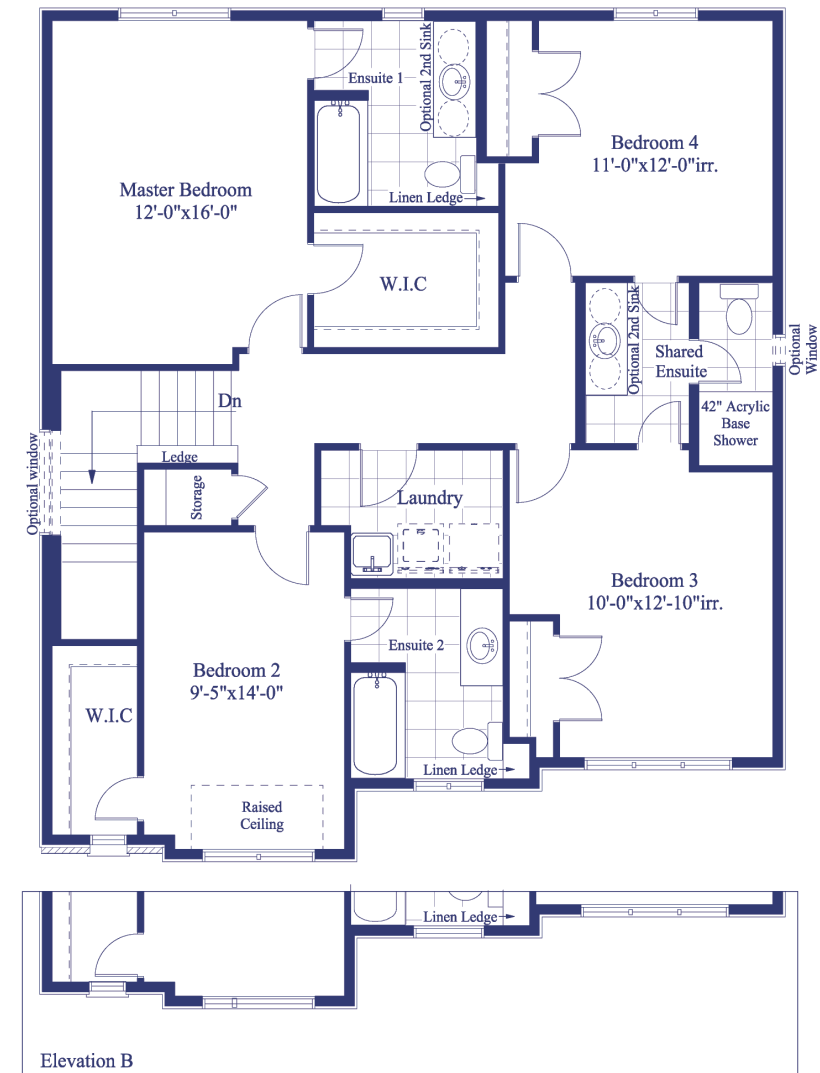

# THE St. George

43'

**ELEVATION A**  
2,350 Sq. Ft.

**ELEVATION B**  
2,350 Sq. Ft.

4 Bedroom

3.5 Bath

Basement

First Floor

Second Floor