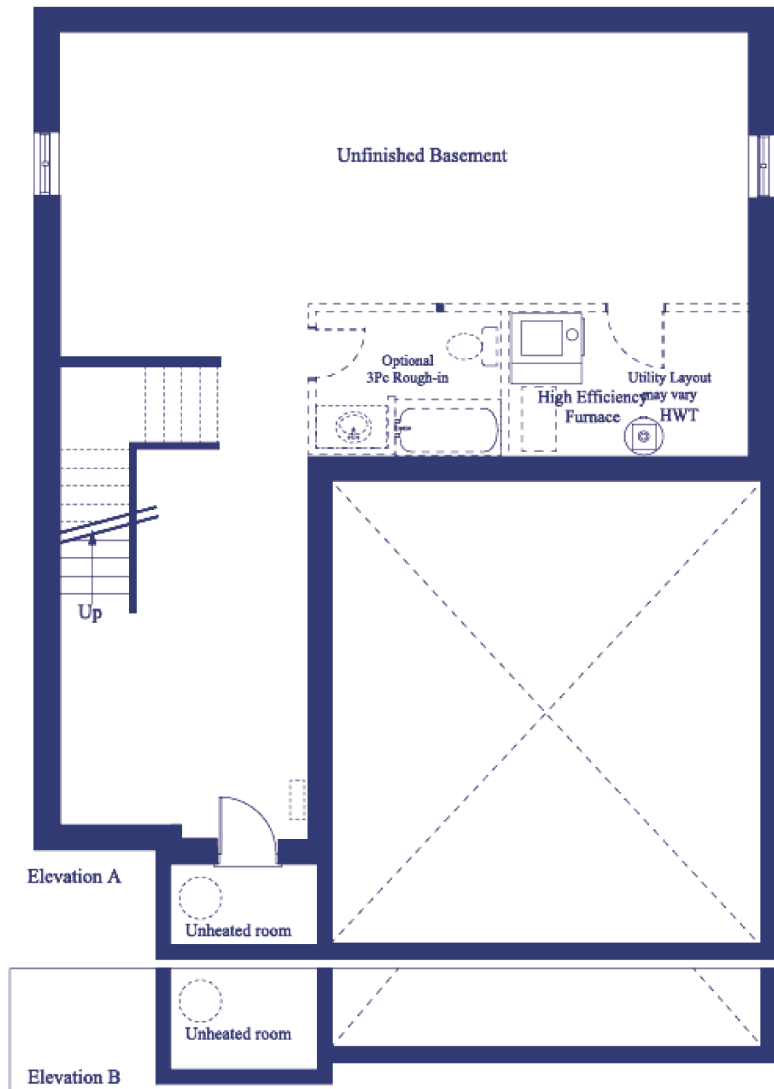

# THE St. George

43'

**ELEVATION A**  
2,350 Sq. Ft.

**ELEVATION B**  
2,350 Sq. Ft.

4 Bedroom

3.5 Bath

Basement

First Floor

Second Floor