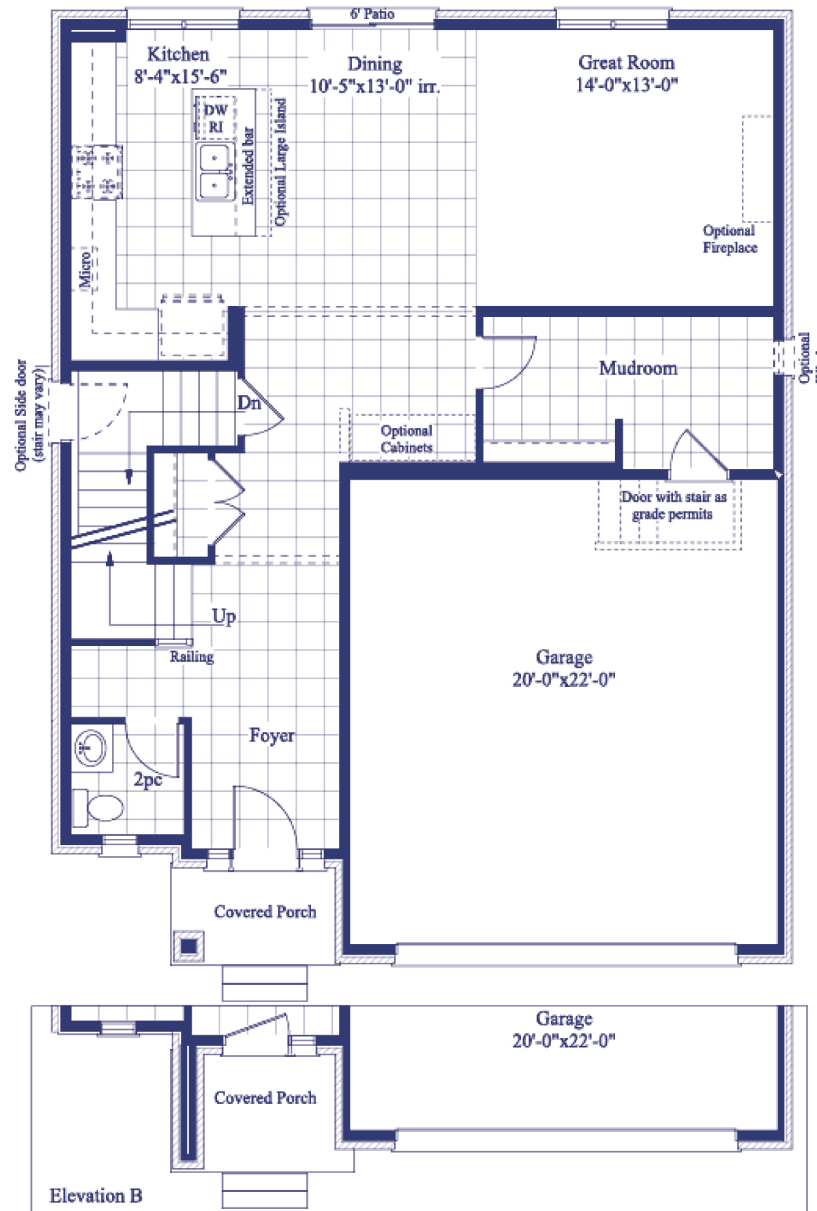

# THE St. George

43'

**ELEVATION A**  
2,350 Sq. Ft.

**ELEVATION B**  
2,350 Sq. Ft.

4 Bedroom

3.5 Bath

Basement

First Floor

Second Floor