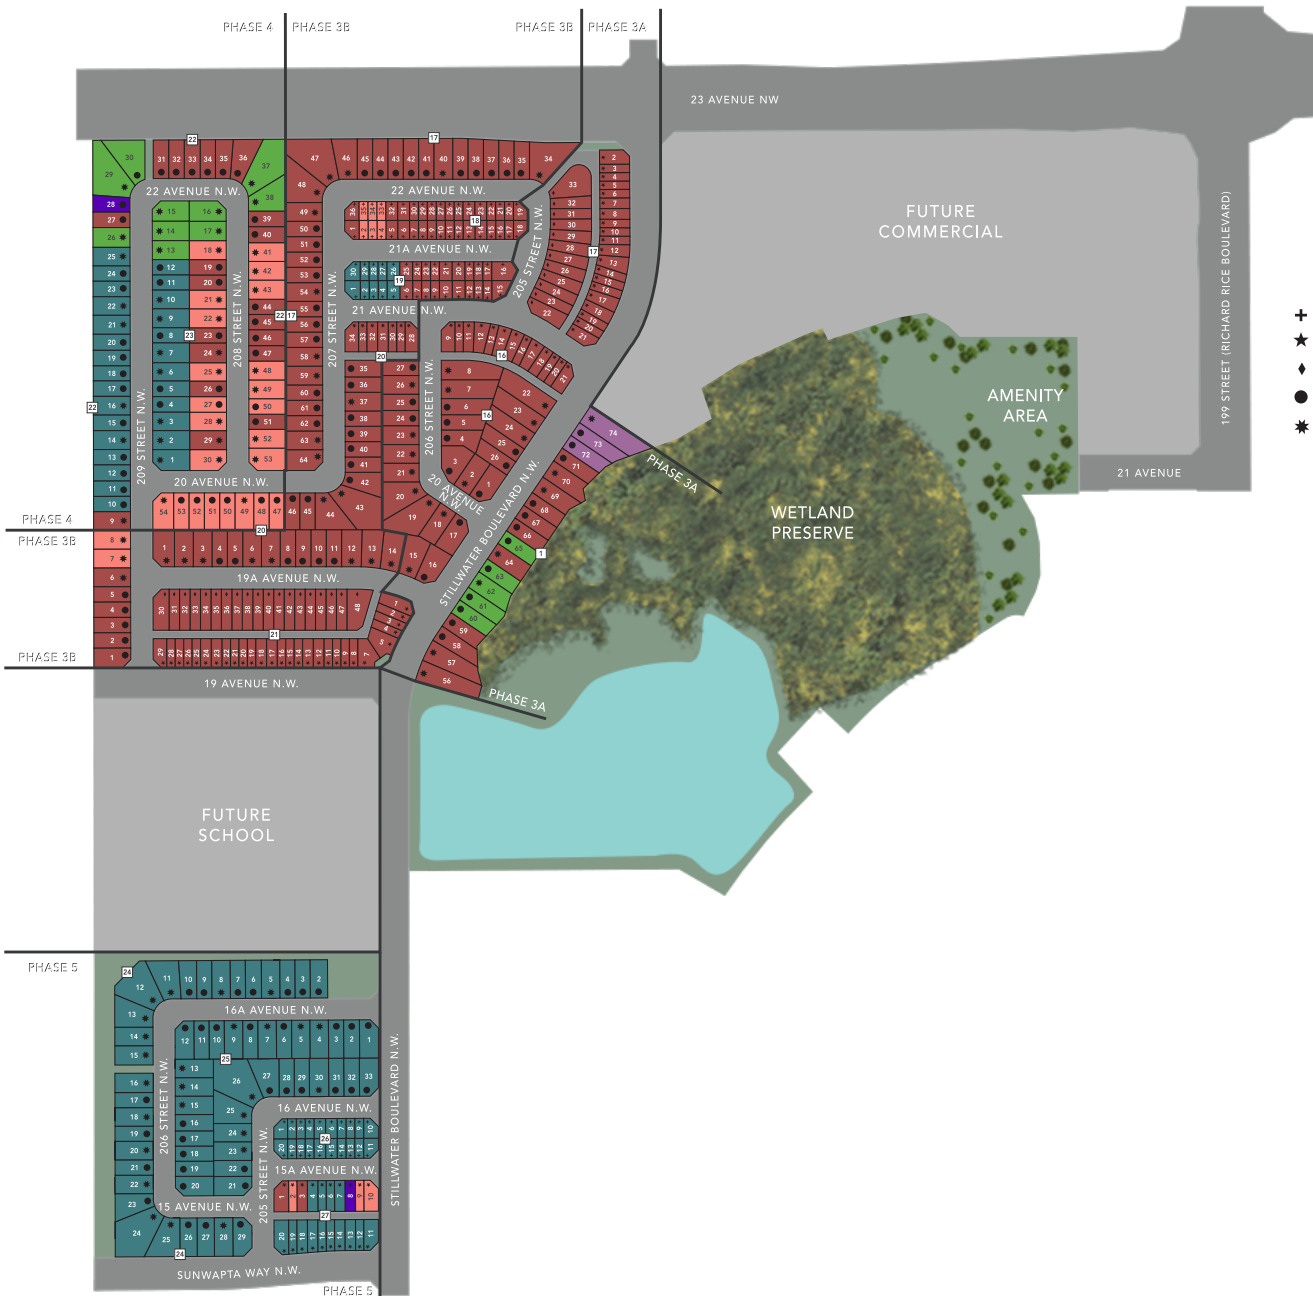

# STILLWATER

Pre-Sale 15

Quick Move-In 0

Spec Home 34

Sold 272

Conditionally Sold 2

Show Homes 3

Future 133

- + - VILLAGE TOWNHOMES
- ★ - URBAN TOWNHOMES
- ◆ - SEMI-DETACHED DUPLEX
- - 36' SINGLE FAMILY
- \* - 44' SINGLE FAMILY

Site plans, photographs, maps, images and aerial photos are conceptual in nature and are merely an artist's rendition which are provided for illustrative purposes and should never be relied upon. The past, present, future of proposed roads, easements, land uses, conditions, plat maps, lot sizes, layouts, zoning, utilities, drainage, land conditions, or development of any type whatsoever, whether reflected on the site plan or map, or outside the boundaries of the site plan or map, may not be shown or may be incomplete or inaccurate and may or may not change in the future. You should never rely on the accuracy of these site plans, photographs, maps, images and aerial photos in making any decisions relative to purchasing any property. Mattamy Homes reserves the right to make changes at any time without notice.

6/14/24, 10:36 AM