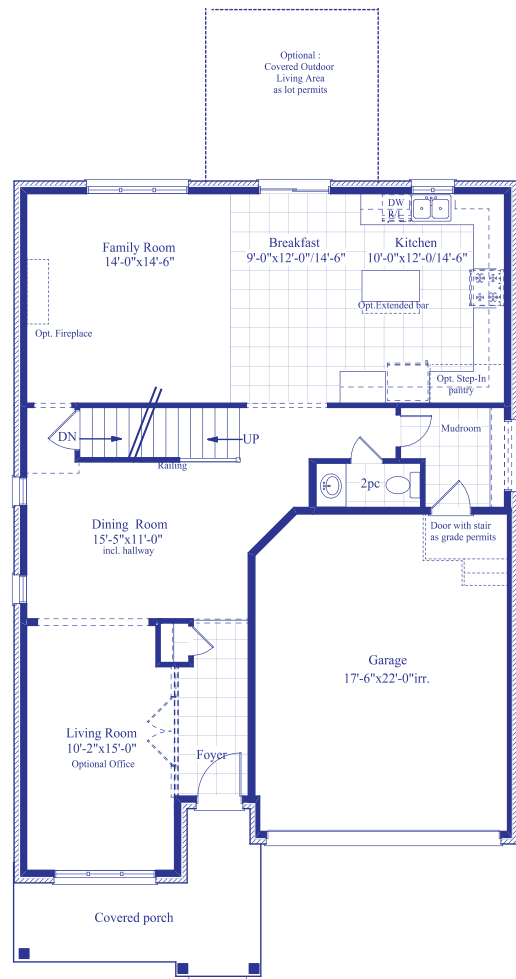

# THE *Innerkip*

43'

**ELEVATION A**  
2,700 Sq. Ft.

**ELEVATION B**  
2,700 Sq. Ft.

4 Bedroom

3.5 Bath

Elevation A

Elevation B

Basement

Elevation A

Elevation B

First Floor

Elevation A

Elevation B

Second Floor

Elevation B

Alternate Second Floor