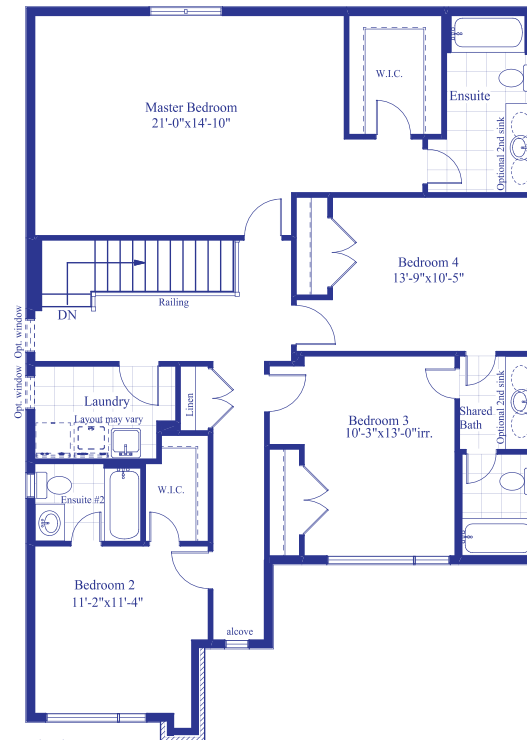

# THE *Innerkip*

43'

**ELEVATION A**  
2,700 Sq. Ft.

**ELEVATION B**  
2,700 Sq. Ft.

4 Bedroom

3.5 Bath

Elevation A

Elevation B

Basement

Elevation A

Elevation B

First Floor

Elevation A

Elevation B

Second Floor

Elevation B

Alternate Second Floor