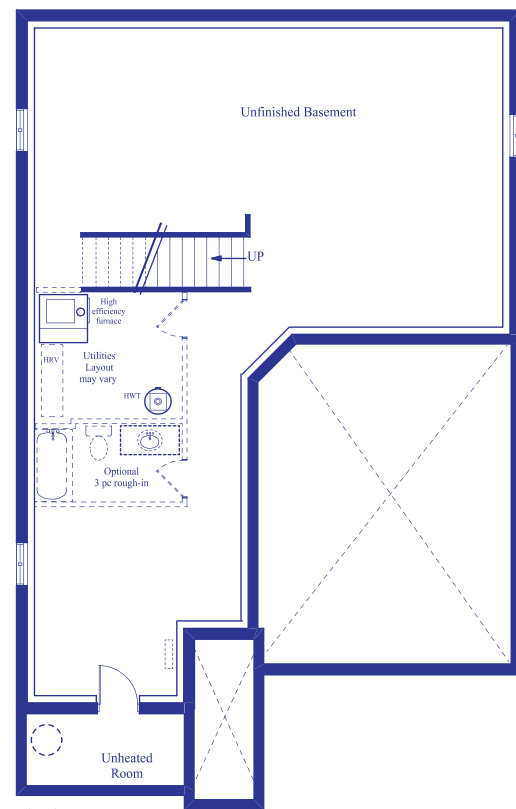

# THE *Innerkip*

43'

**ELEVATION A**  
2,700 Sq. Ft.

**ELEVATION B**  
2,700 Sq. Ft.

4 Bedroom

3.5 Bath

Elevation A

Elevation B

Basement

Elevation A

Elevation B

First Floor

Elevation A

Elevation B

Second Floor

Elevation B

Alternate Second Floor