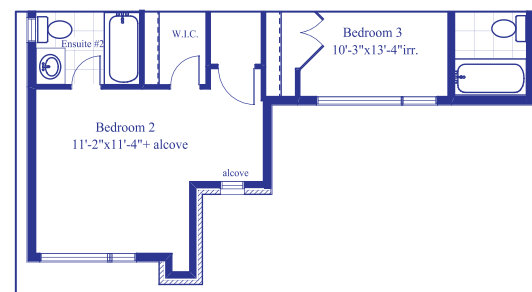

# THE *Innerkip*

43'

**ELEVATION A**  
2,700 Sq. Ft.

**ELEVATION B**  
2,700 Sq. Ft.

4 Bedroom

3.5 Bath

Elevation A

Elevation B

Basement

Elevation A

Elevation B

First Floor

Elevation A

Elevation B

Second Floor

Elevation B

Alternate Second Floor