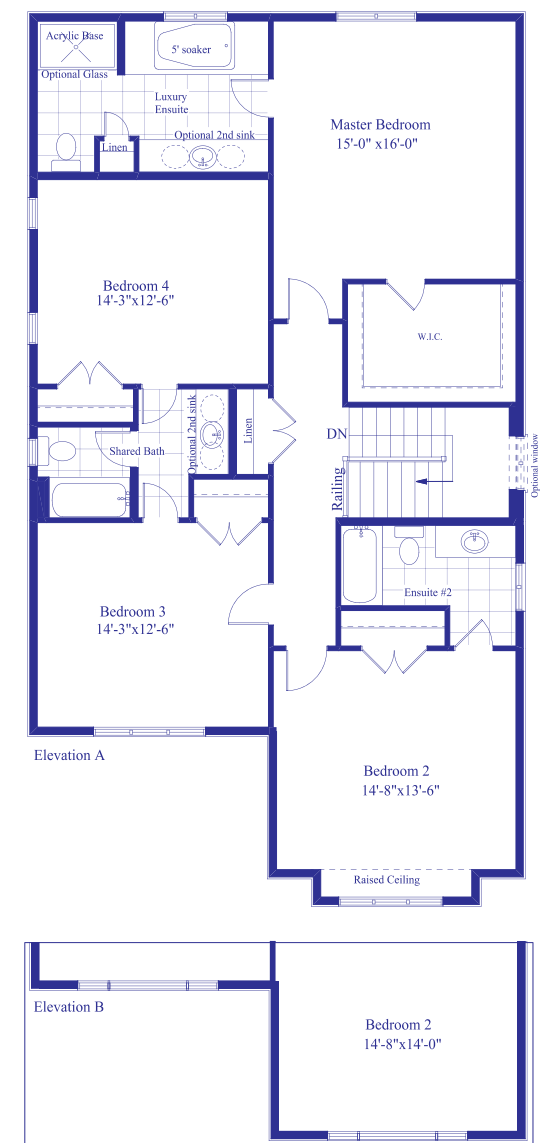

THE Floradale

43'

ELEVATION A
2,875 Sq. Ft.

ELEVATION B
2,875 Sq. Ft.

4 Bedroom

3.5 Bath

Basement

First Floor

Second Floor

Alternate Second Floor