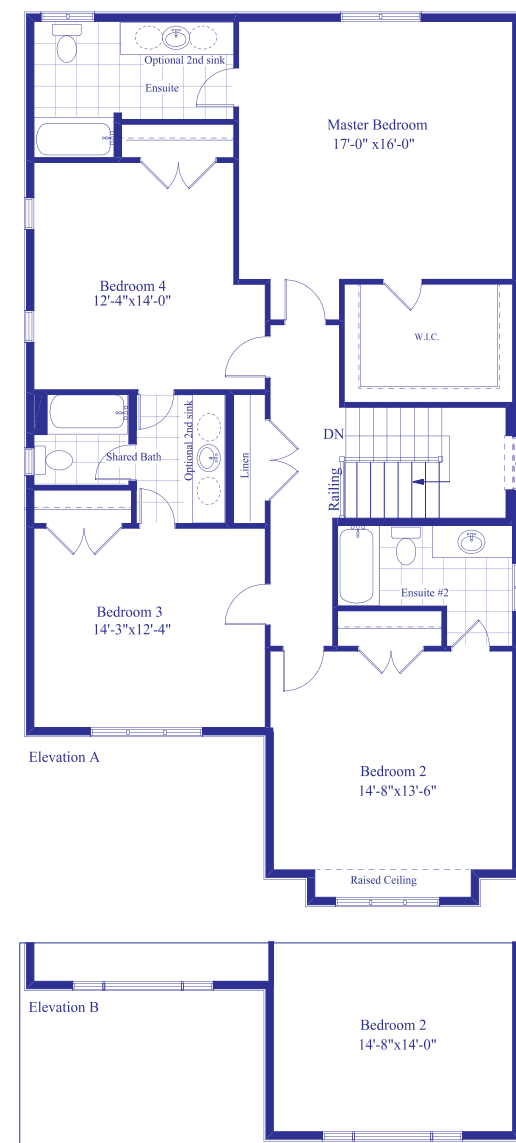

THE Floradale

43'

ELEVATION A
2,875 Sq. Ft.

ELEVATION B
2,875 Sq. Ft.

4 Bedroom

3.5 Bath

Basement

First Floor

Second Floor

Alternate Second Floor