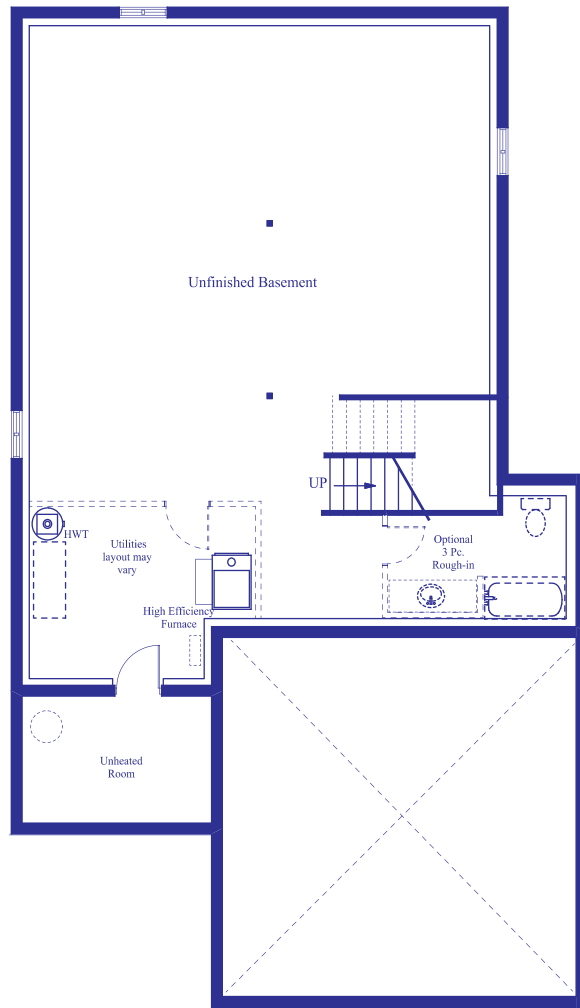

THE Floradale

43'

ELEVATION A
2,875 Sq. Ft.

ELEVATION B
2,875 Sq. Ft.

4 Bedroom

3.5 Bath

Basement

First Floor

Second Floor

Alternate Second Floor