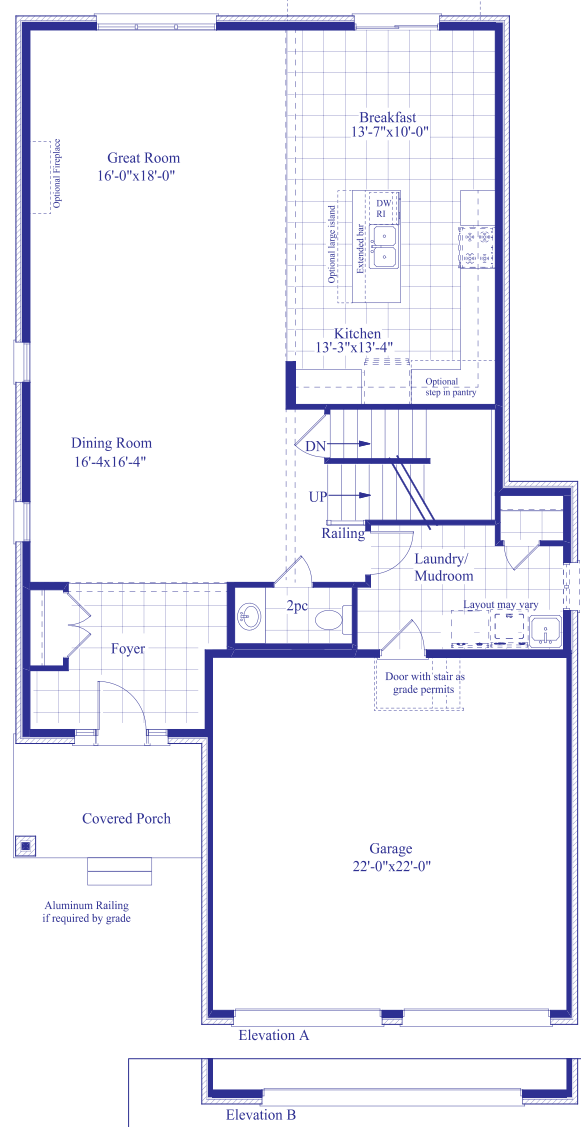

THE Floradale

43'

ELEVATION A
2,875 Sq. Ft.

ELEVATION B
2,875 Sq. Ft.

4 Bedroom

3.5 Bath

Basement

First Floor

Second Floor

Alternate Second Floor