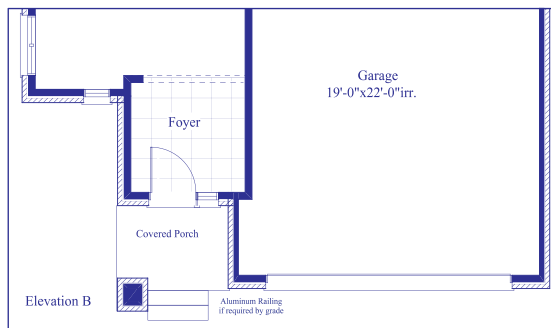

# THE Elora

43'

**ELEVATION A**  
2,600 Sq. Ft.

**ELEVATION B**  
2,600 Sq. Ft.

4 Bedroom

3.5 Bath

Elevation A

Elevation B

Basement

Elevation A

Elevation B

First Floor

Elevation A

Elevation B

Second Floor

Elevation A