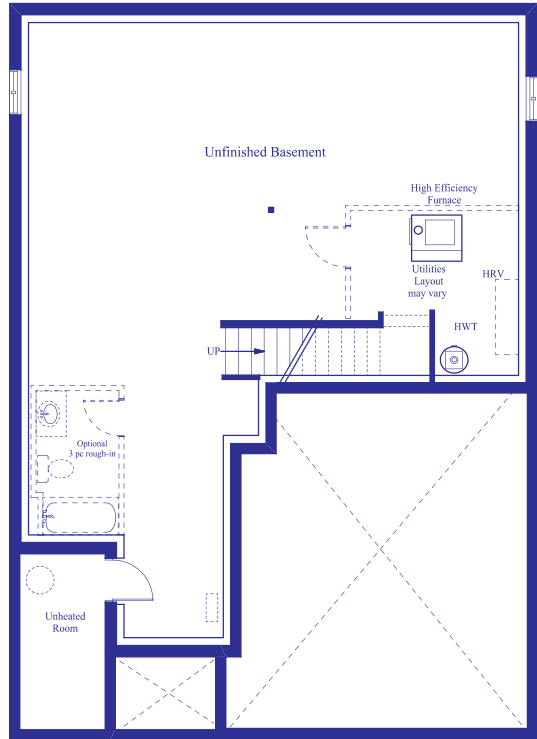

# THE Elora

43'

**ELEVATION A**  
2,600 Sq. Ft.

**ELEVATION B**  
2,600 Sq. Ft.

4 Bedroom

3.5 Bath

Elevation A

Elevation B

Basement

Elevation A

Elevation B

First Floor

Elevation A

Elevation B

Second Floor

Elevation A

Elevation B

Alternate Second Floor