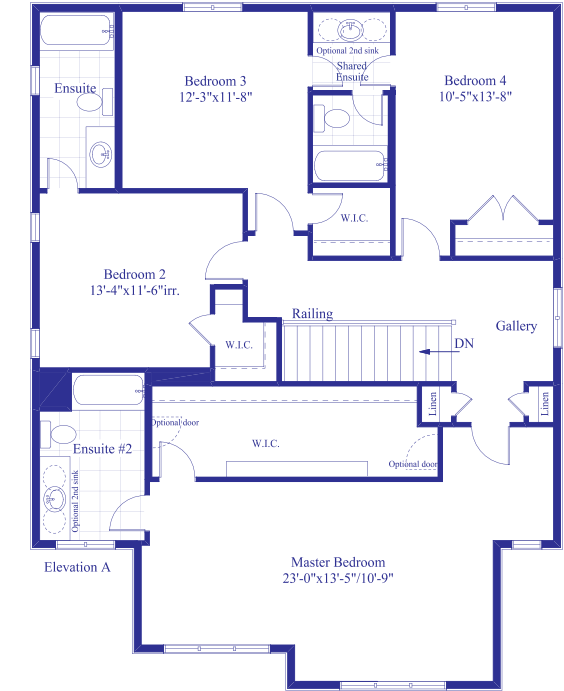

# THE Elora

43'

**ELEVATION A**  
2,600 Sq. Ft.

**ELEVATION B**  
2,600 Sq. Ft.

4 Bedroom

3.5 Bath

Elevation A

Elevation B

Basement

Elevation A

Elevation B

First Floor

Elevation A

Elevation B

Second Floor

Elevation A

Elevation B

Alternate Second Floor