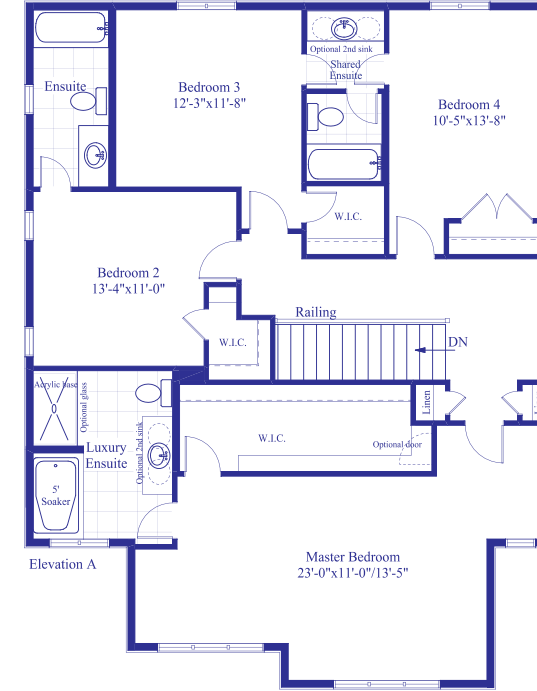

# THE Elora

43'

**ELEVATION A**  
2,600 Sq. Ft.

**ELEVATION B**  
2,600 Sq. Ft.

4 Bedroom

3.5 Bath

Elevation A

Elevation B

Basement

Elevation A

Elevation B

First Floor

Elevation A

Elevation B

Second Floor

Elevation A

Elevation B

Alternate Second Floor