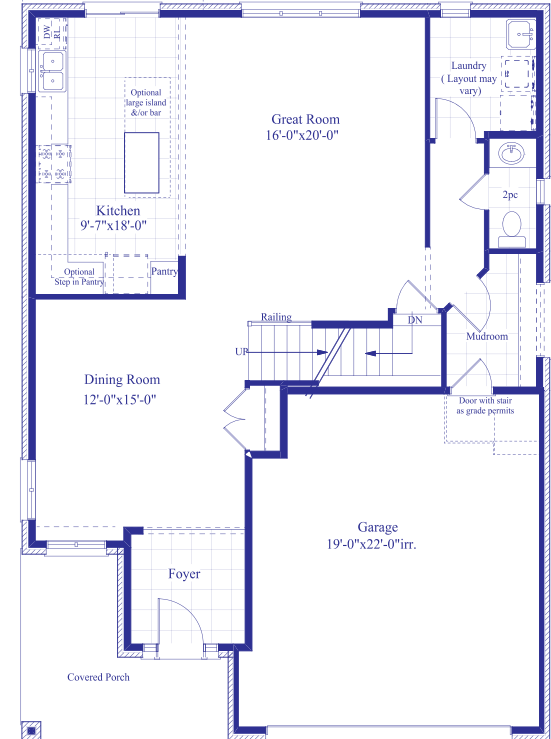

# THE Elora

43'

**ELEVATION A**  
2,600 Sq. Ft.

**ELEVATION B**  
2,600 Sq. Ft.

4 Bedroom

3.5 Bath

Elevation A

Elevation B

Basement

Elevation A

Elevation B

First Floor

Elevation A

Elevation B

Second Floor

Elevation A

Elevation B

Alternate Second Floor