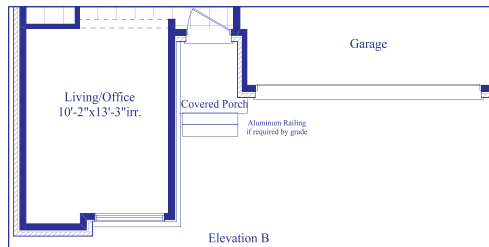

THE Cobblestone

43'

ELEVATION A
3,780 Sq. Ft.

ELEVATION B
3,780 Sq. Ft.

4 Bedroom

3.5 Bath

Elevation A

Basement

Elevation A

First Floor

Elevation A

Second Floor

Optional Master Bedroom with Upgrade Luxury En suite #1

Optional Master Bedroom with Upgrade Luxury En suite #2 with freestanding Tub