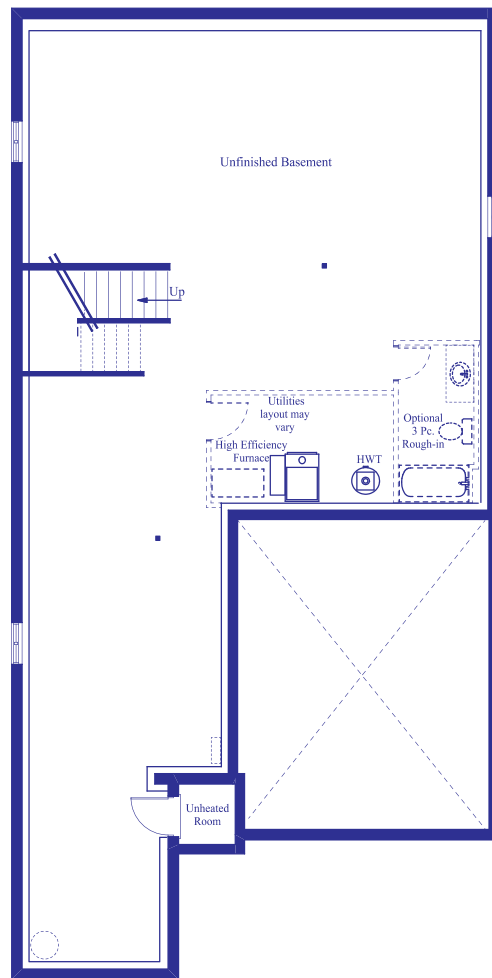

THE Cobblestone

43'

ELEVATION A
3,780 Sq. Ft.

ELEVATION B
3,780 Sq. Ft.

4 Bedroom

3.5 Bath

Elevation A

Basement

Elevation A

First Floor

Elevation A

Second Floor

Optional Master Bedroom with Upgrade Luxury En suite #1

Optional Master Bedroom with Upgrade Luxury En suite #2 with freestanding Tub