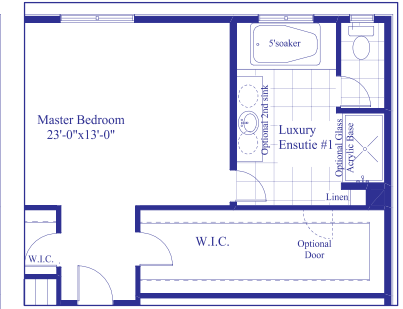

THE Cobblestone

43'

ELEVATION A
3,780 Sq. Ft.

ELEVATION B
3,780 Sq. Ft.

4 Bedroom

3.5 Bath

Elevation A

Basement

Elevation A

First Floor

Elevation A

Second Floor

Optional Master Bedroom with Upgrade Luxury En suite #1

Optional Master Bedroom with Upgrade Luxury En suite #2 with freestanding Tub