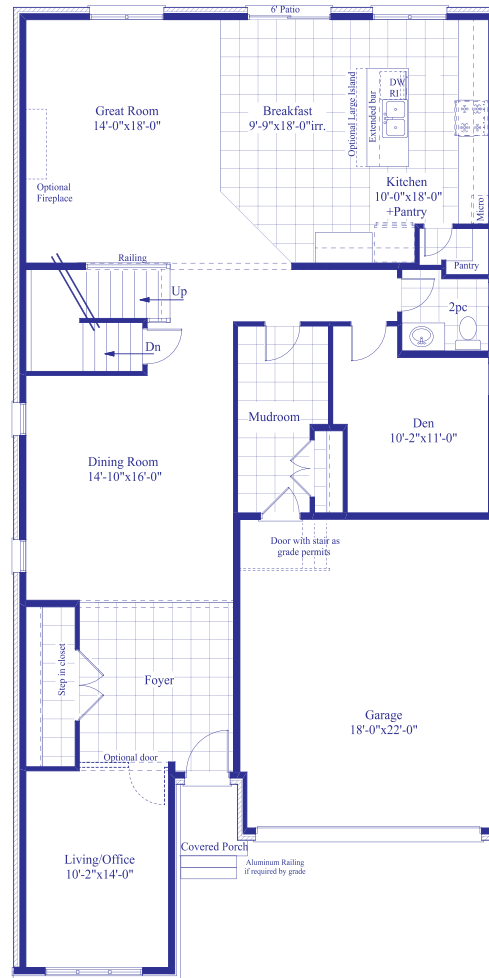

THE Cobblestone

43'

ELEVATION A
3,780 Sq. Ft.

ELEVATION B
3,780 Sq. Ft.

4 Bedroom

3.5 Bath

Elevation A

Basement

Elevation A

First Floor

Elevation A

Second Floor

Optional Master Bedroom with Upgrade Luxury En suite #1

Optional Master Bedroom with Upgrade Luxury En suite #2 with freestanding Tub