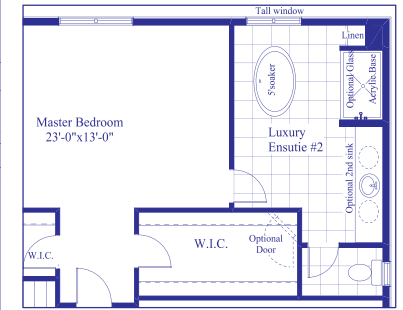

THE Cobblestone

43'

ELEVATION A
3,780 Sq. Ft.

ELEVATION B
3,780 Sq. Ft.

4 Bedroom

3.5 Bath

Elevation A

Basement

Elevation A

First Floor

Elevation A

Second Floor

Optional Master Bedroom with Upgrade Luxury En suite #1

Optional Master Bedroom with Upgrade Luxury En suite #2 with freestanding Tub