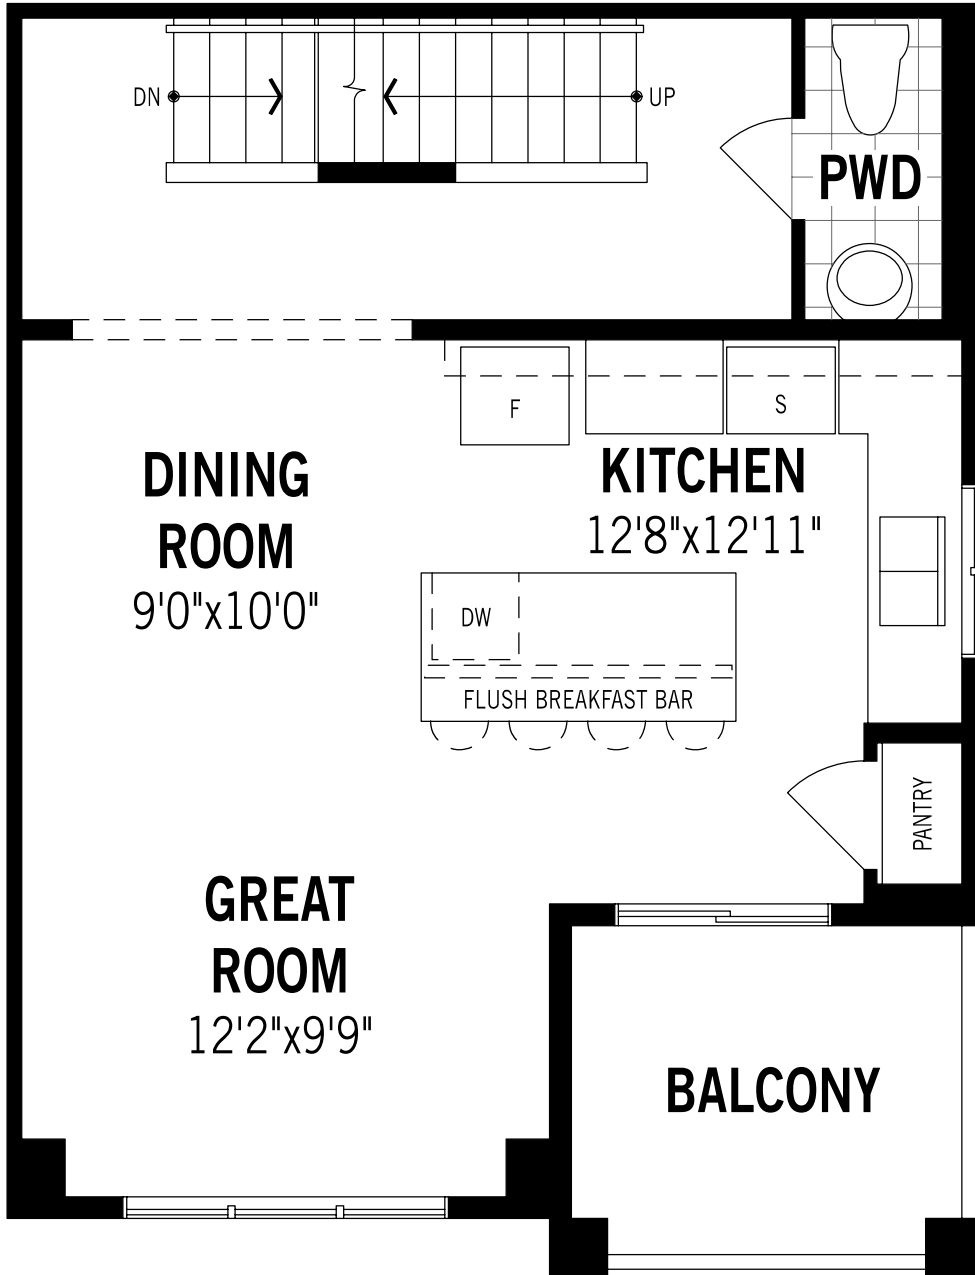

Callisto End - Main Floor

Printed on 6/14/24

Note: Actual usable floor space may vary from the stated floor area. Plans and elevations are artist's renderings and may contain options which are not standard on all models. Mattamy Homes reserves the right to make changes to these floorplans, specifications, dimensions and elevations without prior notice and without compensation. Stated dimensions and square footages are approximate and should not be used as representation of the home's usable floor space or actual size. Any square footage of a single family home or a multi-family home that is stated herein is approximate only, may vary from time to time, and remains subject to change without notice or compensation.