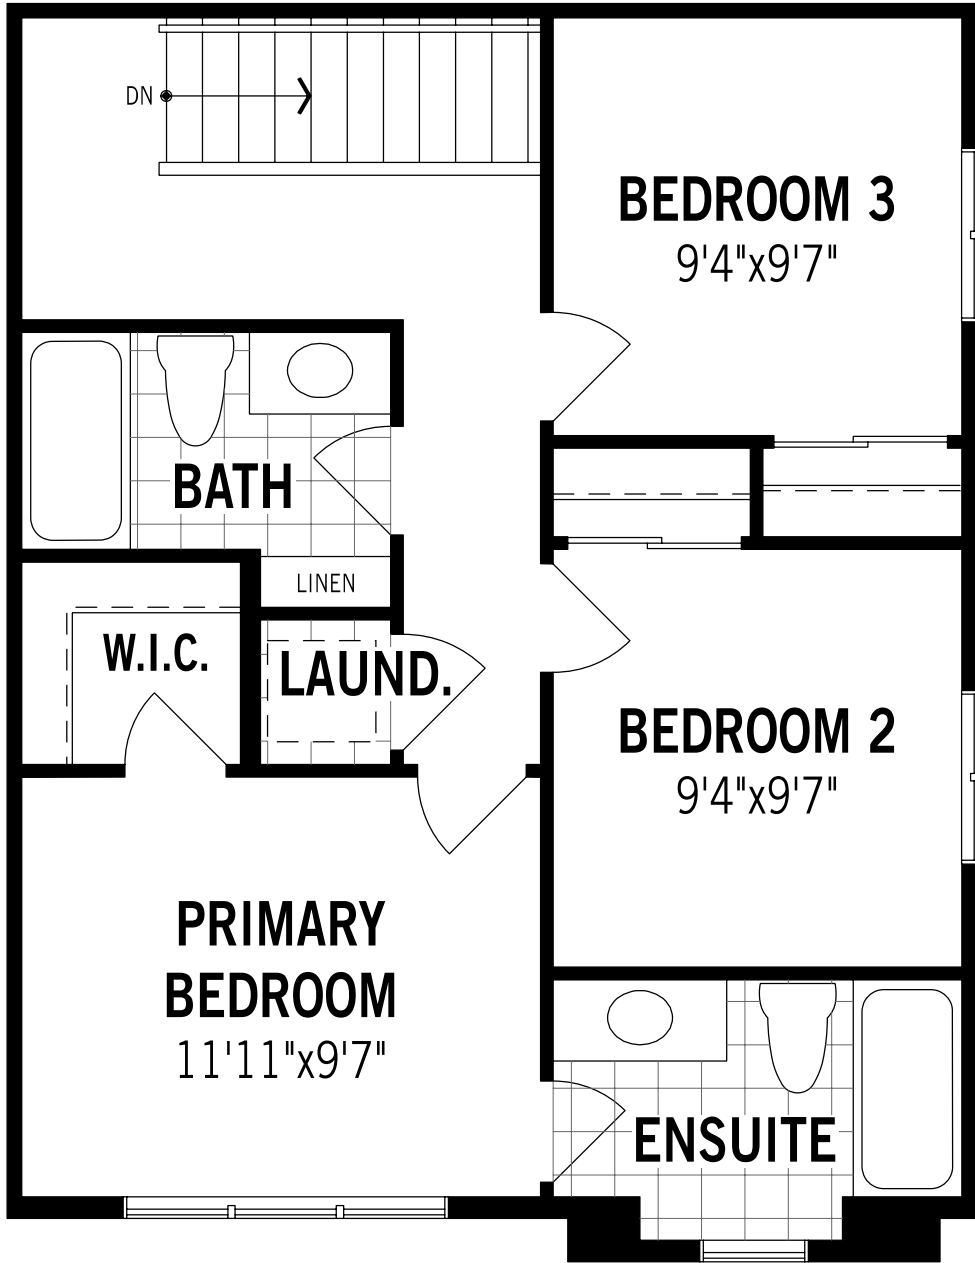

# Callisto End - Ground Floor

## Unselected Options: Stop & Drop

Printed on 6/14/24

Note: Actual usable floor space may vary from the stated floor area. Plans and elevations are artist's renderings and may contain options which are not standard on all models. Mattamy Homes reserves the right to make changes to these floorplans, specifications, dimensions and elevations without prior notice and without compensation. Stated dimensions and square footages are approximate and should not be used as representation of the home's usable floor space or actual size. Any square footage of a single family home or a multi-family home that is stated herein is approximate only, may vary from time to time, and remains subject to change without notice or compensation.

# Callisto End - Main Floor

Printed on 6/14/24

Note: Actual usable floor space may vary from the stated floor area. Plans and elevations are artist's renderings and may contain options which are not standard on all models. Mattamy Homes reserves the right to make changes to these floorplans, specifications, dimensions and elevations without prior notice and without compensation. Stated dimensions and square footages are approximate and should not be used as representation of the home's usable floor space or actual size. Any square footage of a single family home or a multi-family home that is stated herein is approximate only, may vary from time to time, and remains subject to change without notice or compensation.