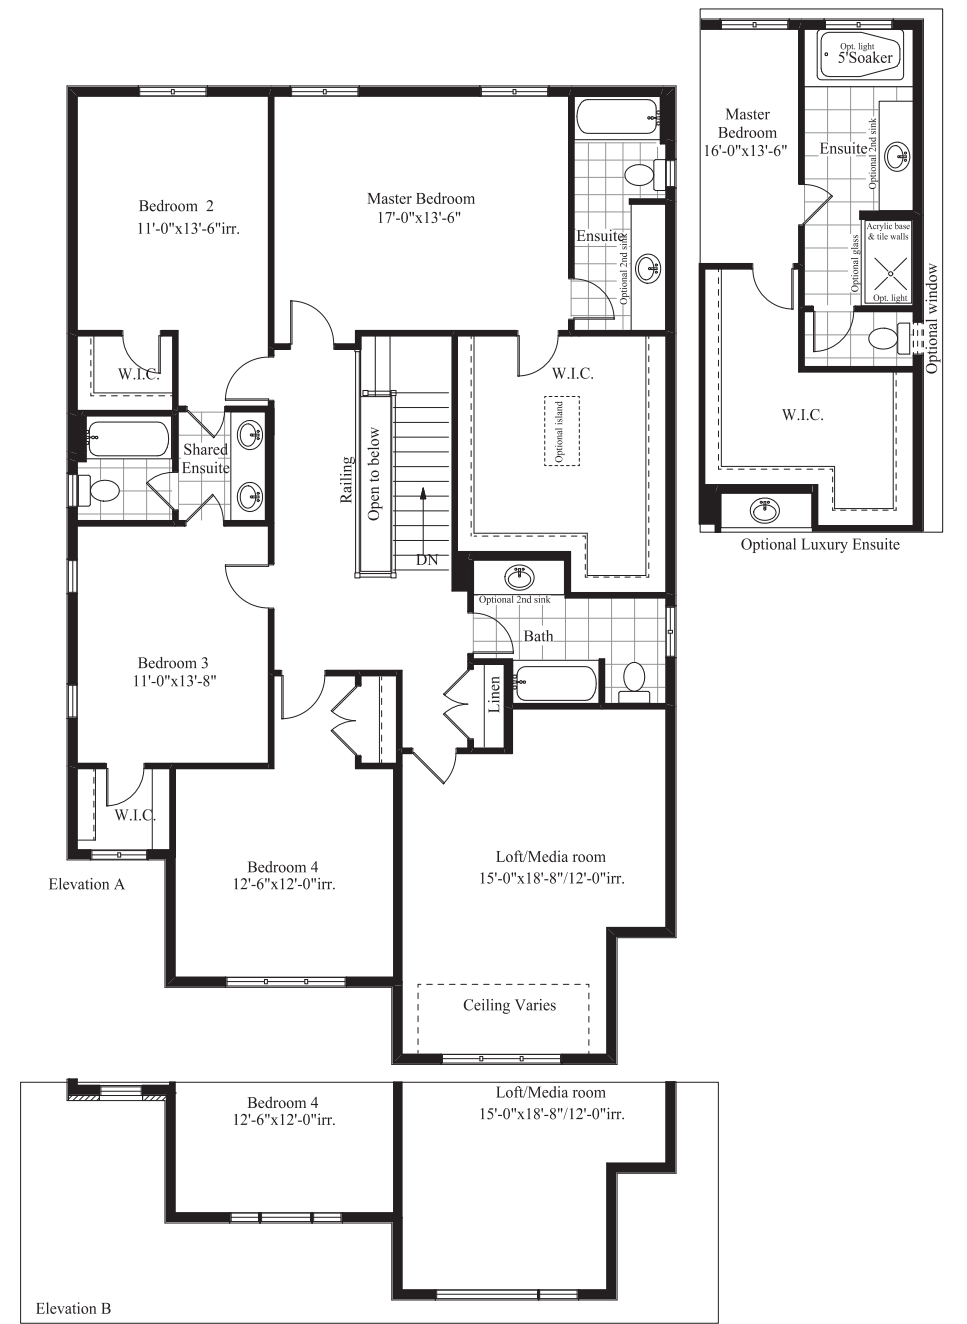

ELEVATION A

3,267 Sq. Ft.

ELEVATION B

3,267 Sq. Ft.

BLAIR / 3,267 sq.ft. / 4 BED / 3.5 BATH

We reserve the right to change specifications, designs, prices, and substitute materials of similar quality without notice and without occurring obligation. All information here in after is from data available at the time of printing. All measurements are approximate and may vary during construction. Plans and elevations may show options available at an extra cost. Renderings are artists concepts and do not reflect available colours. E. &O.E. Printed March 11, 2024 3:12 PM.