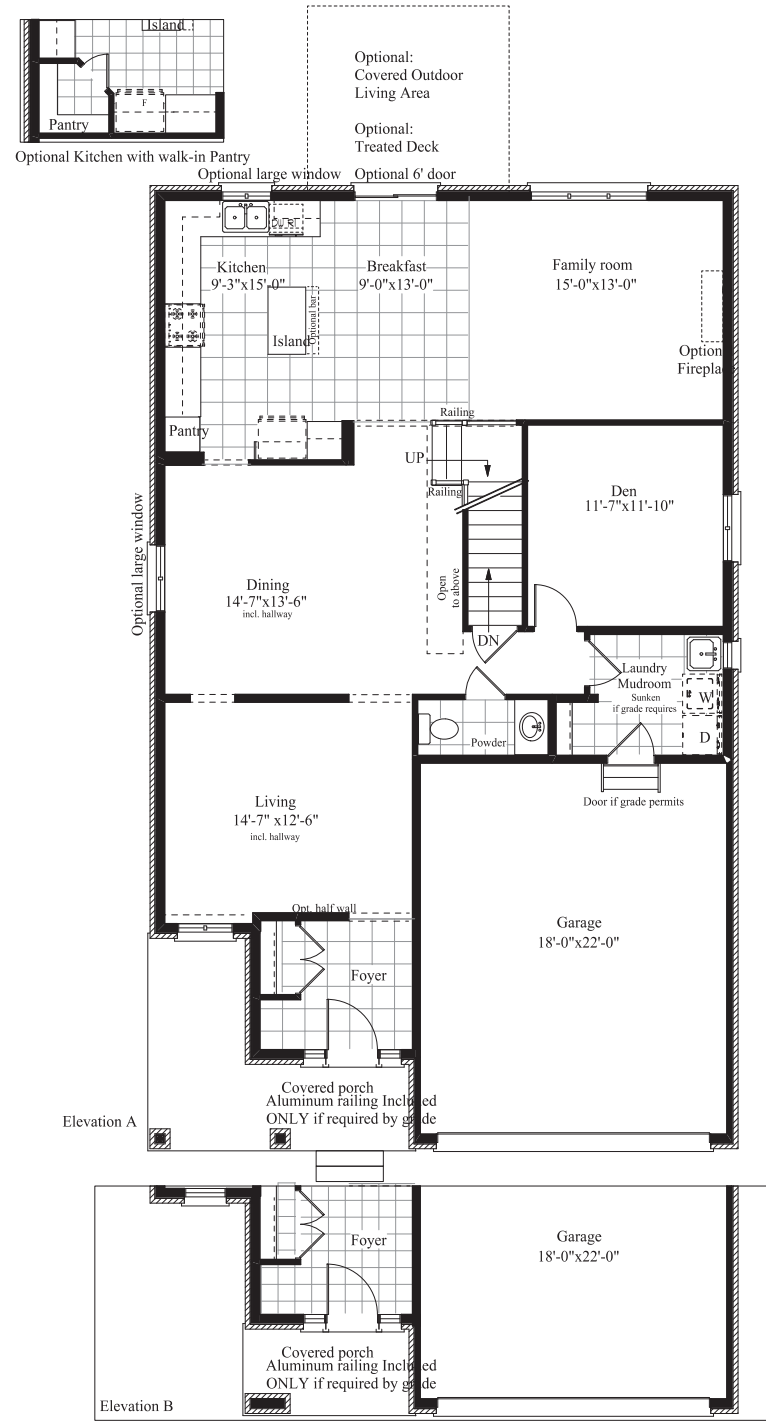

ELEVATION A

3,267 Sq. Ft.

ELEVATION B

3,267 Sq. Ft.

BLAIR / 3,267 sq.ft. / 4 BED / 3.5 BATH

We reserve the right to change specifications, designs, prices, and substitute materials of similar quality without notice and without occurring obligation. All information here in after is from data available at the time of printing. All measurements are approximate and may vary during construction. Plans and elevations may show options available at an extra cost. Renderings are artists concepts and do not reflect available colours. E. &O.E. Printed March 11, 2024 3:12 PM.