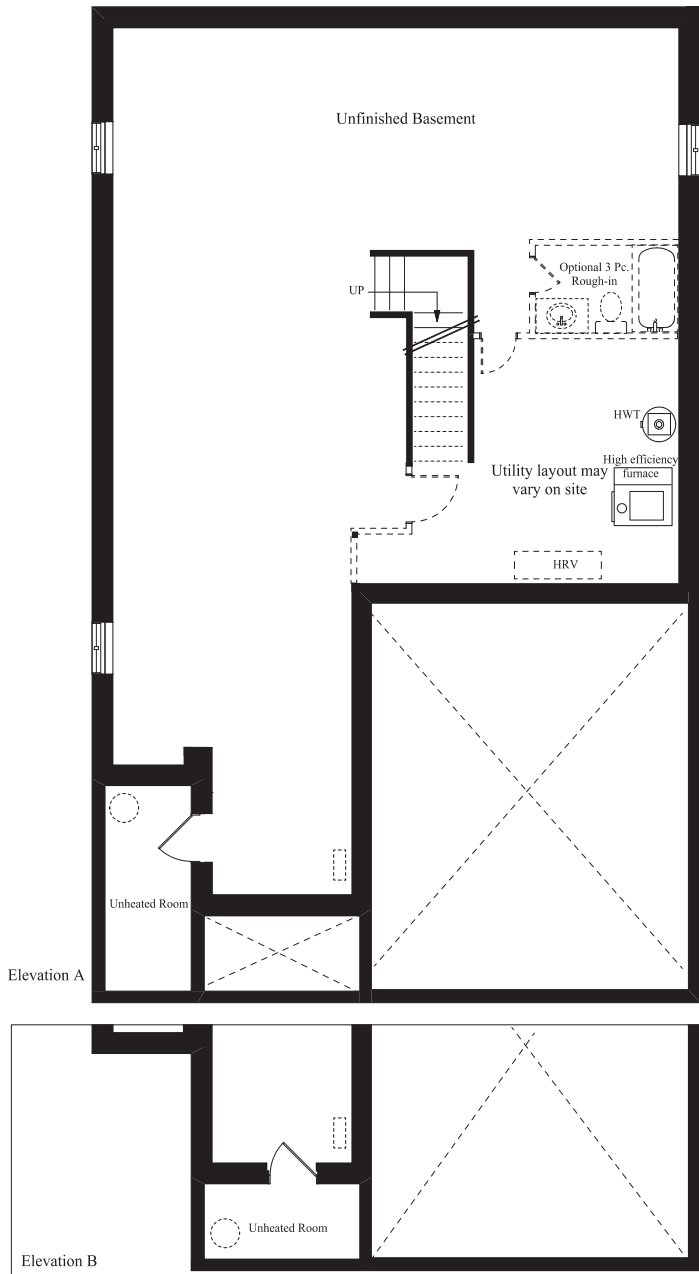

ELEVATION A

3,267 Sq. Ft.

ELEVATION B

3,267 Sq. Ft.

BLAIR / 3,267 sq.ft. / 4 BED / 3.5 BATH

We reserve the right to change specifications, designs, prices, and substitute materials of similar quality without notice and without occurring obligation. All information here in after is from data available at the time of printing. All measurements are approximate and may vary during construction. Plans and elevations may show options available at an extra cost. Renderings are artists concepts and do not reflect available colours. E. &O.E. Printed March 11, 2024 3:12 PM.