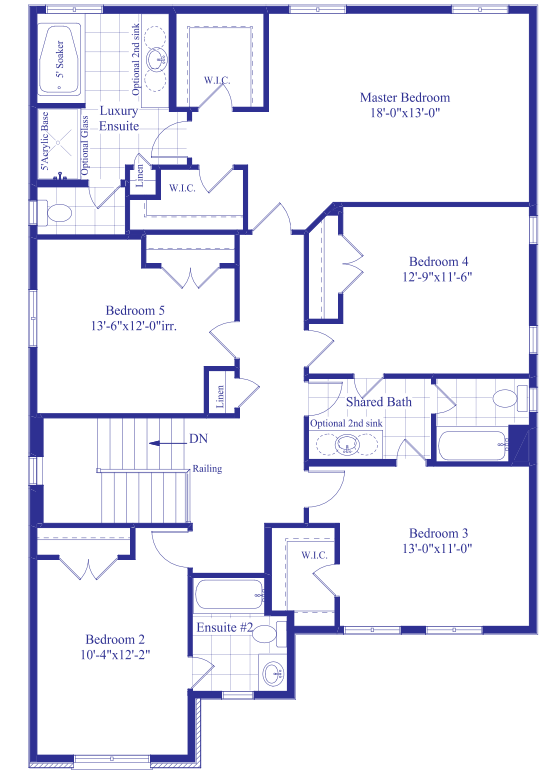

THE *Ariss*

43'

ELEVATION A

3,165 Sq. Ft.

ELEVATION B

3,165 Sq. Ft.

4 Bedroom

3.5 Bath

Basement

First Floor

SecondFloor

Alternate SecondFloor