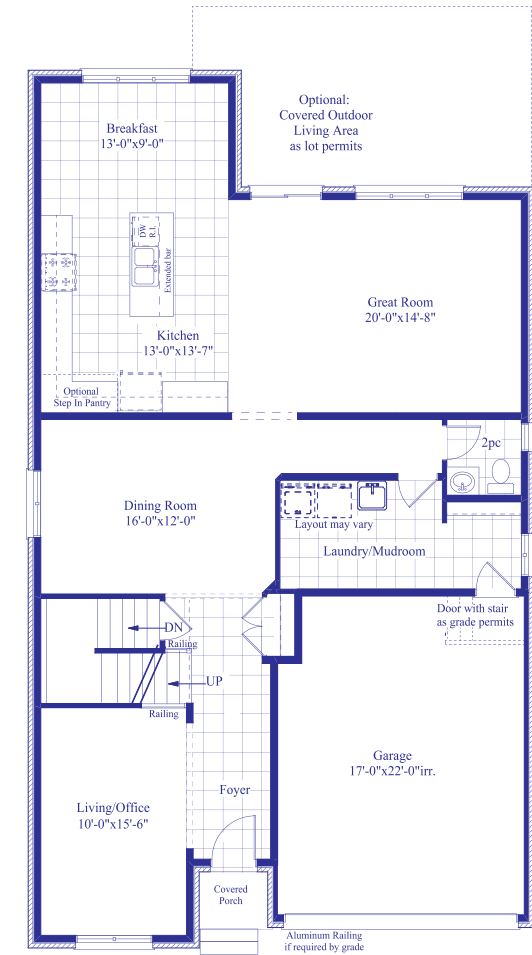

THE *Ariss*

43'

ELEVATION A

3,165 Sq. Ft.

ELEVATION B

3,165 Sq. Ft.

4 Bedroom

3.5 Bath

Basement

First Floor

SecondFloor

Alternate SecondFloor