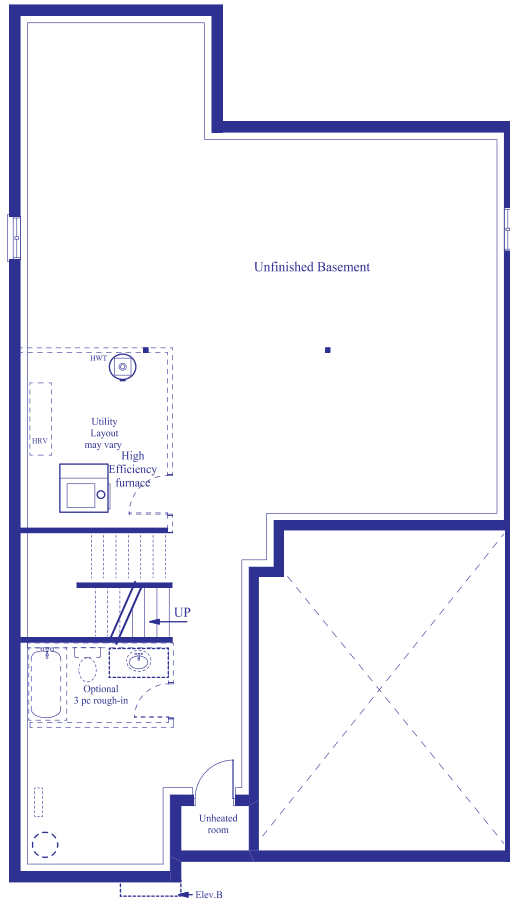

THE *Ariss*

43'

ELEVATION A

3,165 Sq. Ft.

ELEVATION B

3,165 Sq. Ft.

4 Bedroom

3.5 Bath

Basement

First Floor

SecondFloor

Alternate SecondFloor