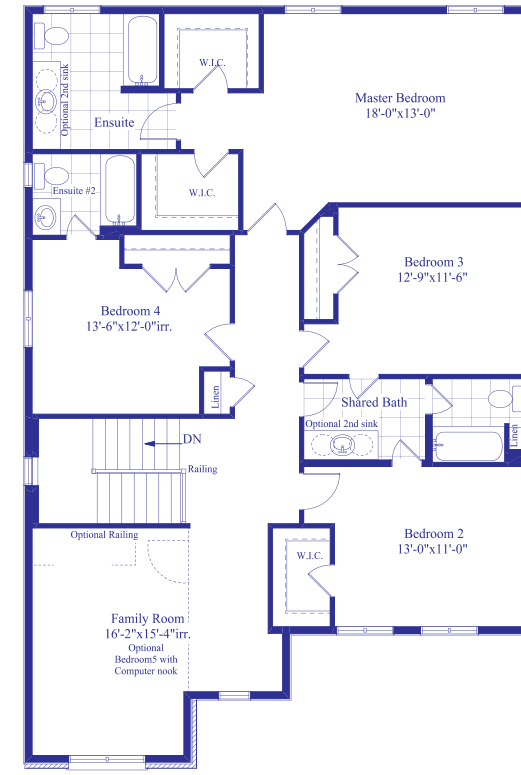

THE *Ariss*

43'

ELEVATION A

3,165 Sq. Ft.

ELEVATION B

3,165 Sq. Ft.

4 Bedroom

3.5 Bath

Basement

First Floor

SecondFloor

Alternate SecondFloor