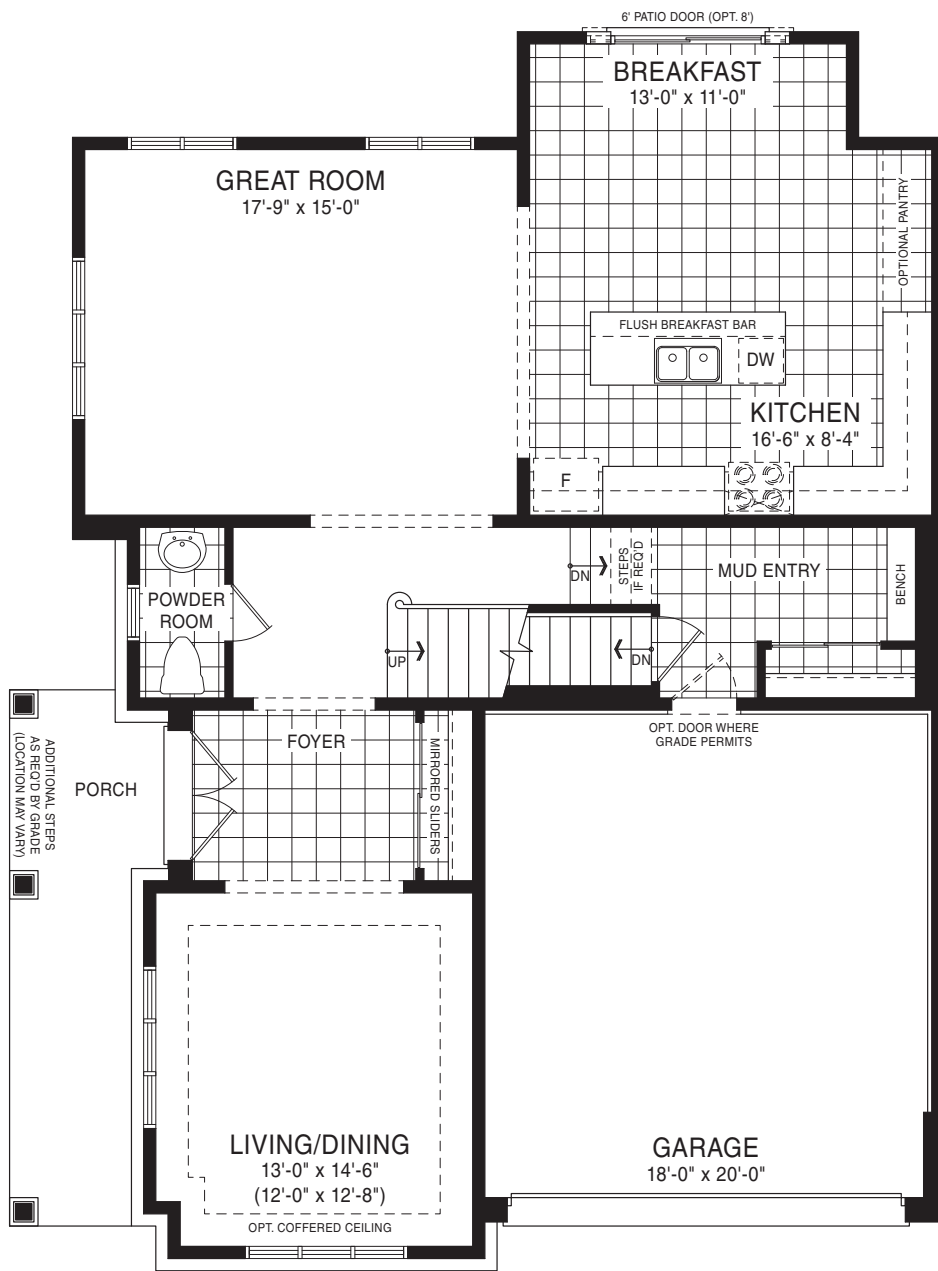

KAWARTHA CORNER 42'

STYLE A - 2645 SQ.FT.

STYLE B - 2661 SQ.FT.

STYLE C - 2672 SQ.FT.

MAIN FLOOR PLAN  
STYLE A

SECOND FLOOR PLAN  
STYLE A

BASEMENT PLAN  
STYLE A