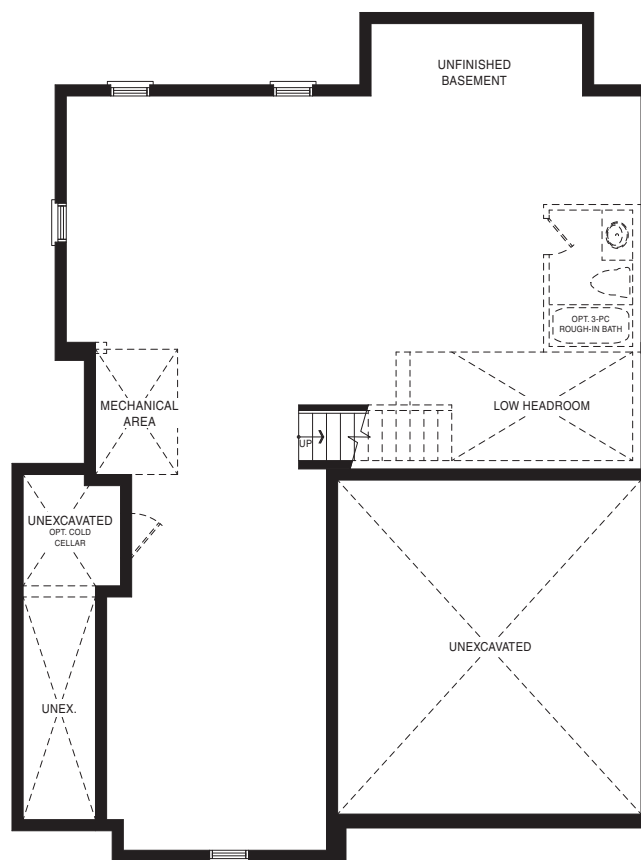

KAWARTHA CORNER 42'

STYLE A - 2645 SQ.FT.

STYLE B - 2661 SQ.FT.

STYLE C - 2672 SQ.FT.

MAIN FLOOR PLAN  
STYLE A

SECOND FLOOR PLAN  
STYLE A

BASEMENT PLAN  
STYLE A