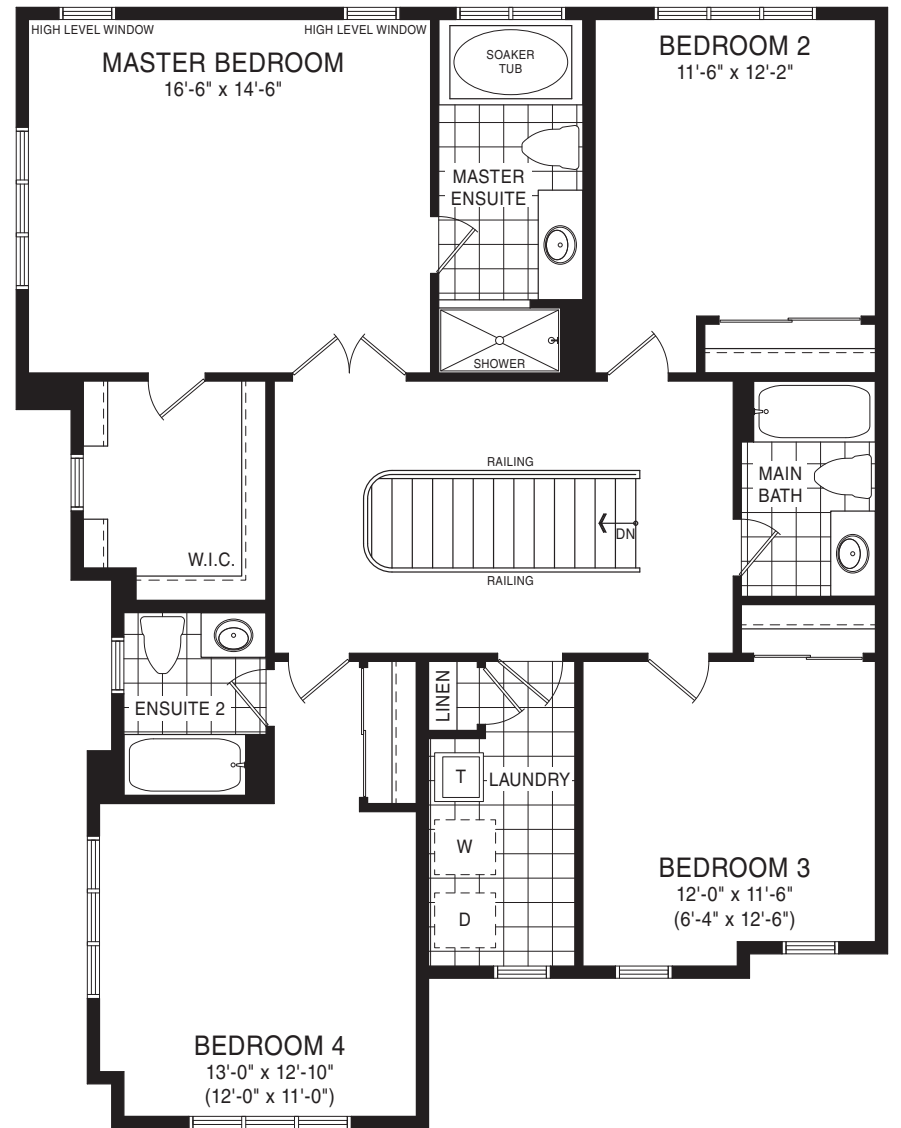

KAWARTHA CORNER 42'

STYLE A - 2645 SQ.FT.

STYLE B - 2661 SQ.FT.

STYLE C - 2672 SQ.FT.

MAIN FLOOR PLAN  
STYLE A

SECOND FLOOR PLAN  
STYLE A

BASEMENT PLAN  
STYLE A