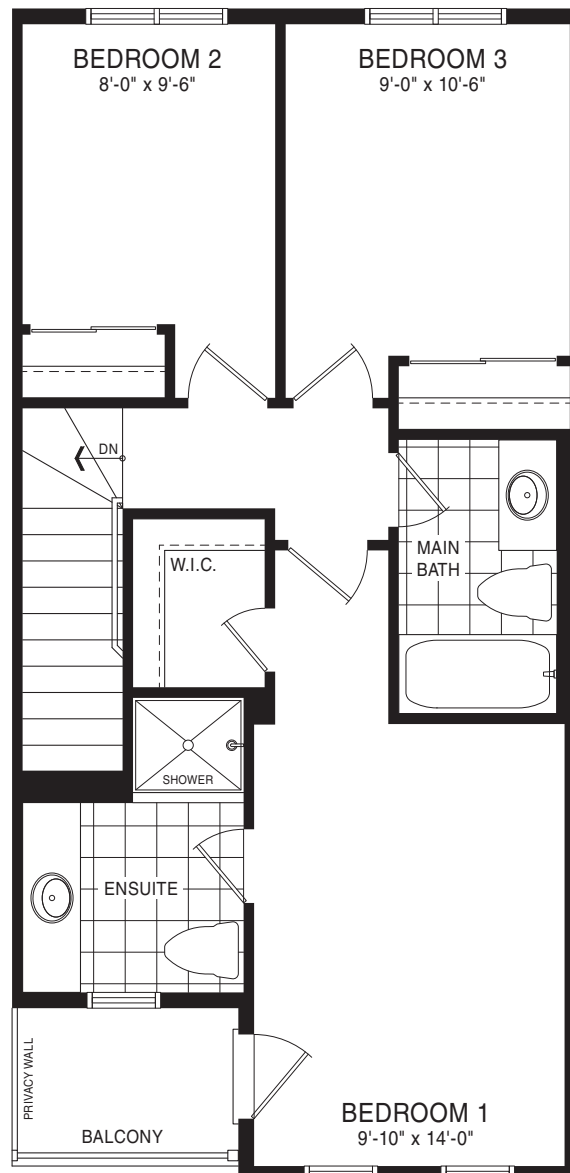

FOWLER TOWNHOME

STYLE A1 - 1544 SQ.FT.

STYLE B1 - 1551 SQ.FT.

STYLE C1 - 1551 SQ.FT.

DORIAN TOWNHOME

STYLE A1 - 1609 SQ.FT.

STYLE B1 - 1615 SQ.FT.

STYLE C1 - 1615 SQ.FT.

# DORIAN TOWNHOME

STYLE A1 - 1609 SQ.FT.

STYLE B1 - 1615 SQ.FT.

STYLE C1 - 1615 SQ.FT.

CASTLEBAR END TOWNHOME

STYLE A1 - 1580 SQ.FT.

STYLE B1 - 1576 SQ.FT.

STYLE C1 - 1576 SQ.FT.

# CASTLEBAR END TOWNHOME

STYLE A - 1580 SQ.FT.

STYLE B - 1576 SQ.FT.

STYLE C - 1576 SQ.FT.

HERON CORNER TOWNHOME

STYLE A1 - 1595 SQ.FT.

STYLE B1 - 1643 SQ.FT.

STYLE C1 - 1643 SQ.FT.

# HERON CORNER TOWNHOME

STYLE A - 1595 SQ.FT.

STYLE B - 1643 SQ.FT.

STYLE C - 1643 SQ.FT.