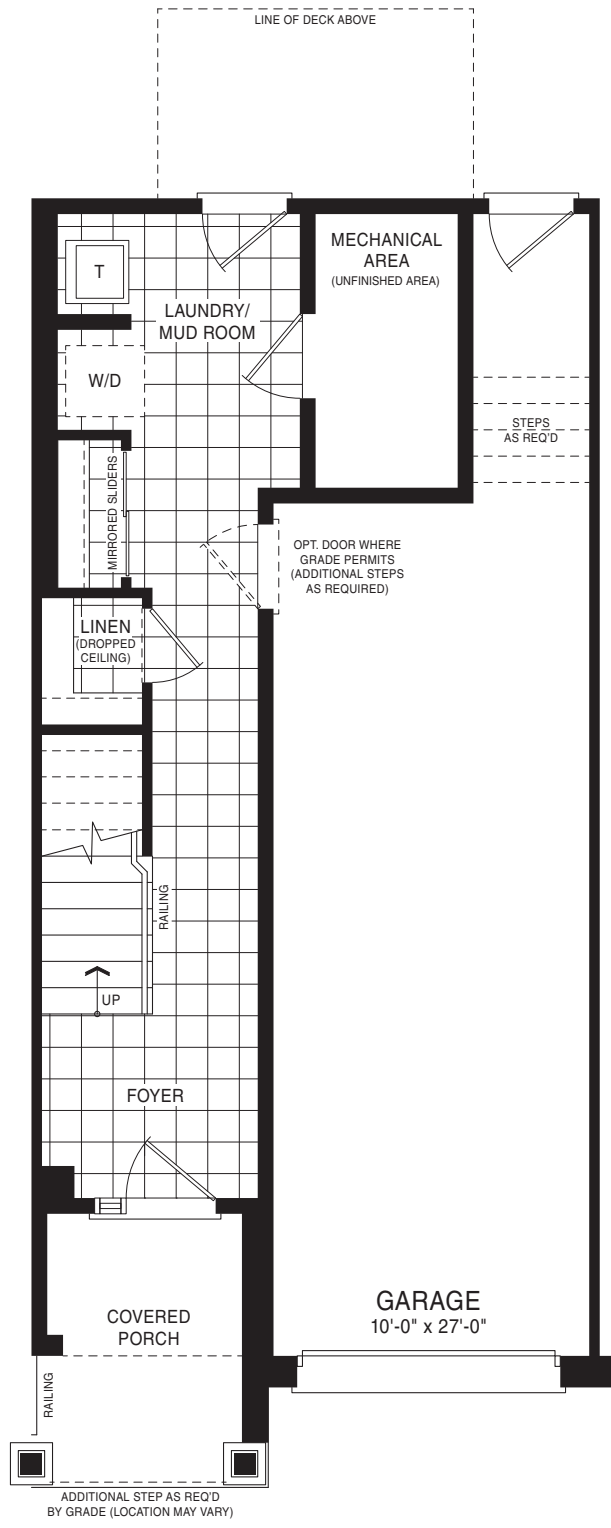

FOWLER TOWNHOME

STYLE A1 - 1544 SQ.FT.

STYLE B1 - 1551 SQ.FT.

STYLE C1 - 1551 SQ.FT.

DORIAN TOWNHOME

STYLE A1 - 1609 SQ.FT.

STYLE B1 - 1615 SQ.FT.

STYLE C1 - 1615 SQ.FT.

# DORIAN TOWNHOME

STYLE A1 - 1609 SQ.FT.

STYLE B1 - 1615 SQ.FT.

STYLE C1 - 1615 SQ.FT.

CASTLEBAR END TOWNHOME

STYLE A1 - 1580 SQ.FT.

STYLE B1 - 1576 SQ.FT.

STYLE C1 - 1576 SQ.FT.

# CASTLEBAR END TOWNHOME

STYLE A - 1580 SQ.FT.

STYLE B - 1576 SQ.FT.

STYLE C - 1576 SQ.FT.

HERON CORNER TOWNHOME

STYLE A1 - 1595 SQ.FT.

STYLE B1 - 1643 SQ.FT.

STYLE C1 - 1643 SQ.FT.

# HERON CORNER TOWNHOME

STYLE A - 1595 SQ.FT.

STYLE B - 1643 SQ.FT.

STYLE C - 1643 SQ.FT.