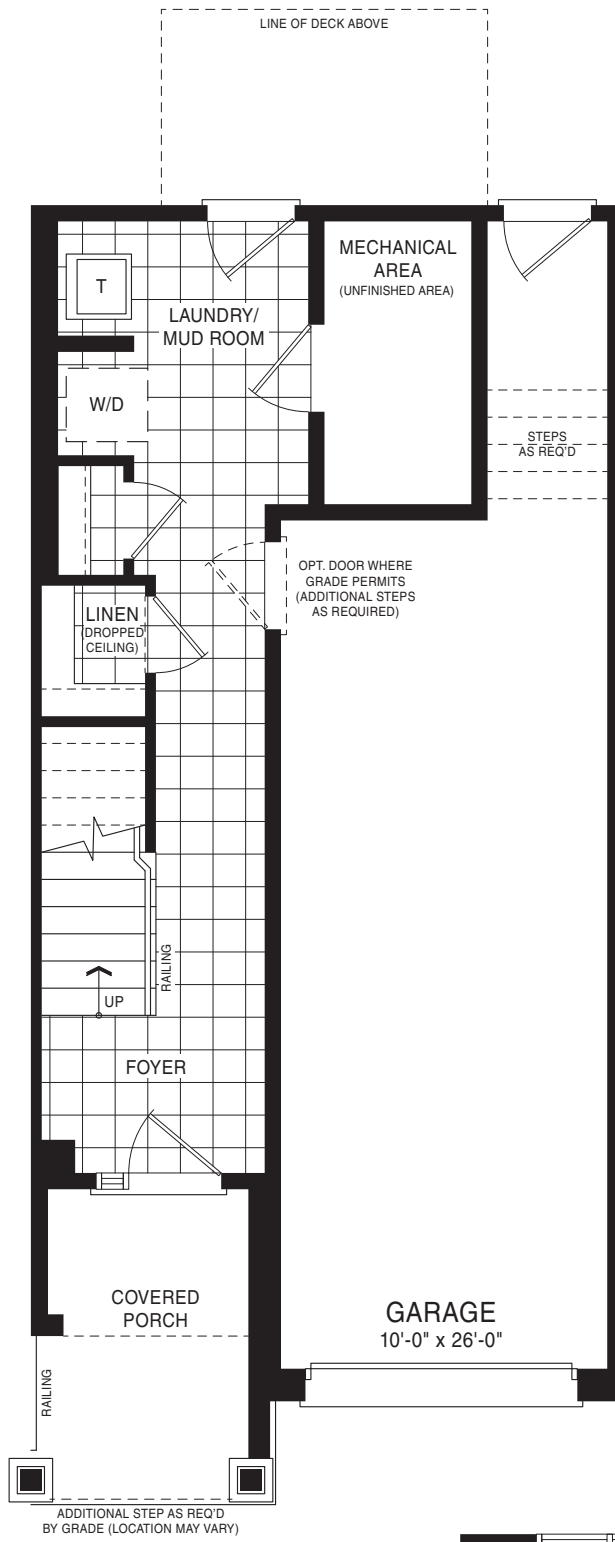

FOWLER TOWNHOME

STYLE A1 - 1544 SQ.FT.

STYLE B1 - 1551 SQ.FT.

STYLE C1 - 1551 SQ.FT.

DORIAN TOWNHOME

STYLE A1 - 1609 SQ.FT.

STYLE B1 - 1615 SQ.FT.

STYLE C1 - 1615 SQ.FT.

# DORIAN TOWNHOME

STYLE A1 - 1609 SQ.FT.

STYLE B1 - 1615 SQ.FT.

STYLE C1 - 1615 SQ.FT.

CASTLEBAR END TOWNHOME

STYLE A1 - 1580 SQ.FT.

STYLE B1 - 1576 SQ.FT.

STYLE C1 - 1576 SQ.FT.

# CASTLEBAR END TOWNHOME

STYLE A - 1580 SQ.FT.

STYLE B - 1576 SQ.FT.

STYLE C - 1576 SQ.FT.

HERON CORNER TOWNHOME

STYLE A1 - 1595 SQ.FT.

STYLE B1 - 1643 SQ.FT.

STYLE C1 - 1643 SQ.FT.

# HERON CORNER TOWNHOME

STYLE A - 1595 SQ.FT.

STYLE B - 1643 SQ.FT.

STYLE C - 1643 SQ.FT.