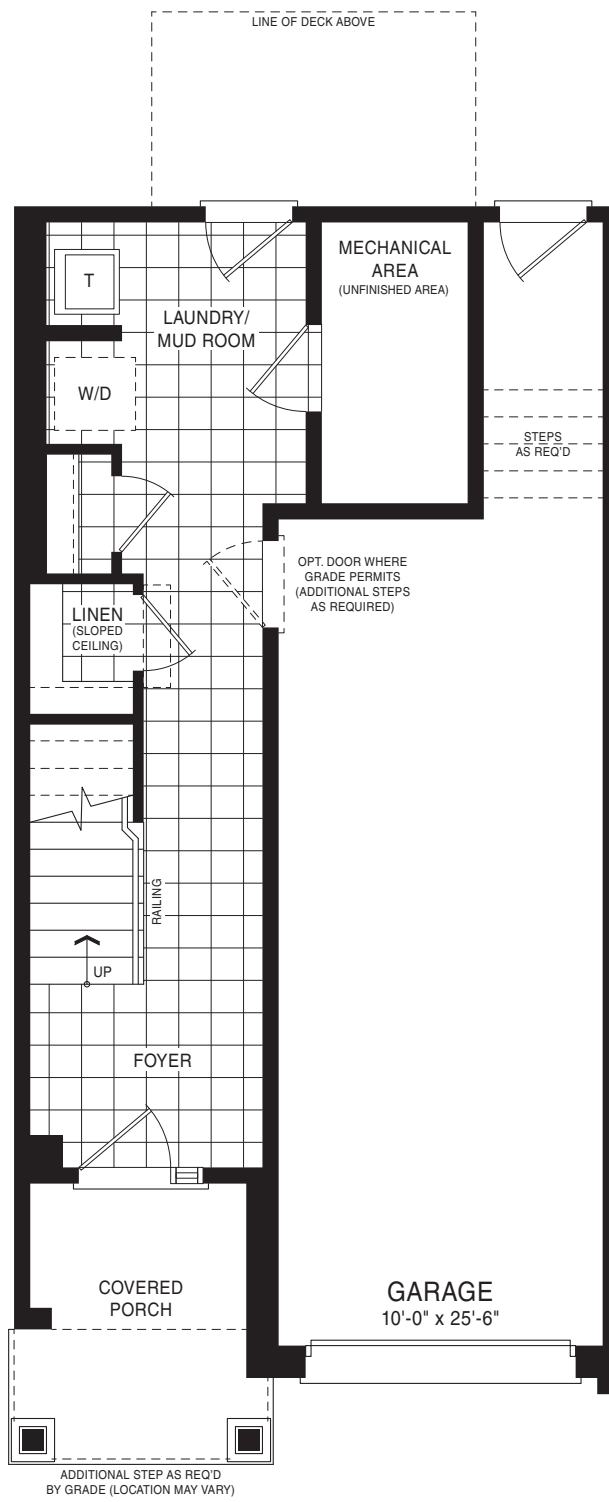

FOWLER TOWNHOME

STYLE A1 - 1544 SQ.FT.

STYLE B1 - 1551 SQ.FT.

STYLE C1 - 1551 SQ.FT.

DORIAN TOWNHOME

STYLE A1 - 1609 SQ.FT.

STYLE B1 - 1615 SQ.FT.

STYLE C1 - 1615 SQ.FT.

# DORIAN TOWNHOME

STYLE A1 - 1609 SQ.FT.

STYLE B1 - 1615 SQ.FT.

STYLE C1 - 1615 SQ.FT.

CASTLEBAR END TOWNHOME

STYLE A1 - 1580 SQ.FT.

STYLE B1 - 1576 SQ.FT.

STYLE C1 - 1576 SQ.FT.

# CASTLEBAR END TOWNHOME

STYLE A - 1580 SQ.FT.

STYLE B - 1576 SQ.FT.

STYLE C - 1576 SQ.FT.

HERON CORNER TOWNHOME

STYLE A1 - 1595 SQ.FT.

STYLE B1 - 1643 SQ.FT.

STYLE C1 - 1643 SQ.FT.

# HERON CORNER TOWNHOME

STYLE A - 1595 SQ.FT.

STYLE B - 1643 SQ.FT.

STYLE C - 1643 SQ.FT.