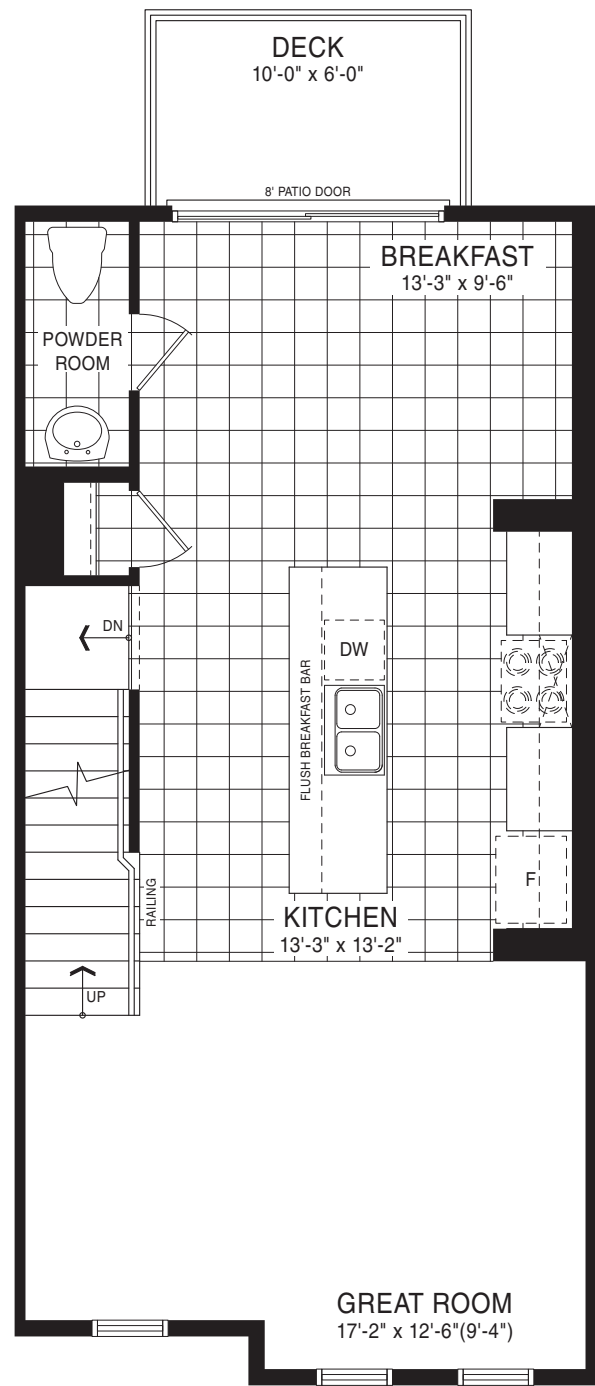

FOWLER TOWNHOME

STYLE A1 - 1544 SQ.FT.

STYLE B1 - 1551 SQ.FT.

STYLE C1 - 1551 SQ.FT.

DORIAN TOWNHOME

STYLE A1 - 1609 SQ.FT.

STYLE B1 - 1615 SQ.FT.

STYLE C1 - 1615 SQ.FT.

# DORIAN TOWNHOME

STYLE A1 - 1609 SQ.FT.

STYLE B1 - 1615 SQ.FT.

STYLE C1 - 1615 SQ.FT.

CASTLEBAR END TOWNHOME

STYLE A1 - 1580 SQ.FT.

STYLE B1 - 1576 SQ.FT.

STYLE C1 - 1576 SQ.FT.

# CASTLEBAR END TOWNHOME

STYLE A - 1580 SQ.FT.

STYLE B - 1576 SQ.FT.

STYLE C - 1576 SQ.FT.

HERON CORNER TOWNHOME

STYLE A1 - 1595 SQ.FT.

STYLE B1 - 1643 SQ.FT.

STYLE C1 - 1643 SQ.FT.

# HERON CORNER TOWNHOME

STYLE A - 1595 SQ.FT.

STYLE B - 1643 SQ.FT.

STYLE C - 1643 SQ.FT.