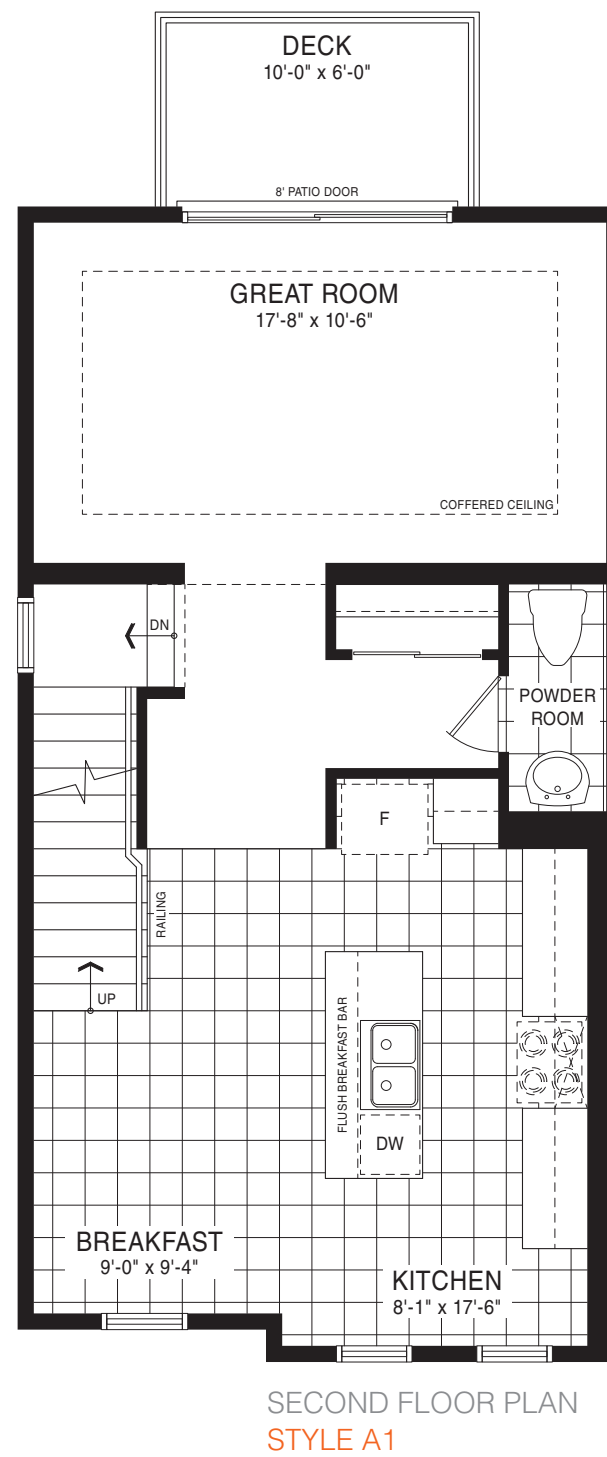

FOWLER TOWNHOME

STYLE A1 - 1544 SQ.FT.

STYLE B1 - 1551 SQ.FT.

STYLE C1 - 1551 SQ.FT.

DORIAN TOWNHOME

STYLE A1 - 1609 SQ.FT.

STYLE B1 - 1615 SQ.FT.

STYLE C1 - 1615 SQ.FT.

# DORIAN TOWNHOME

STYLE A1 - 1609 SQ.FT.

STYLE B1 - 1615 SQ.FT.

STYLE C1 - 1615 SQ.FT.

CASTLEBAR END TOWNHOME

STYLE A1 - 1580 SQ.FT.

STYLE B1 - 1576 SQ.FT.

STYLE C1 - 1576 SQ.FT.

# CASTLEBAR END TOWNHOME

STYLE A - 1580 SQ.FT.

STYLE B - 1576 SQ.FT.

STYLE C - 1576 SQ.FT.

HERON CORNER TOWNHOME

STYLE A1 - 1595 SQ.FT.

STYLE B1 - 1643 SQ.FT.

STYLE C1 - 1643 SQ.FT.

# HERON CORNER TOWNHOME

STYLE A - 1595 SQ.FT.

STYLE B - 1643 SQ.FT.

STYLE C - 1643 SQ.FT.