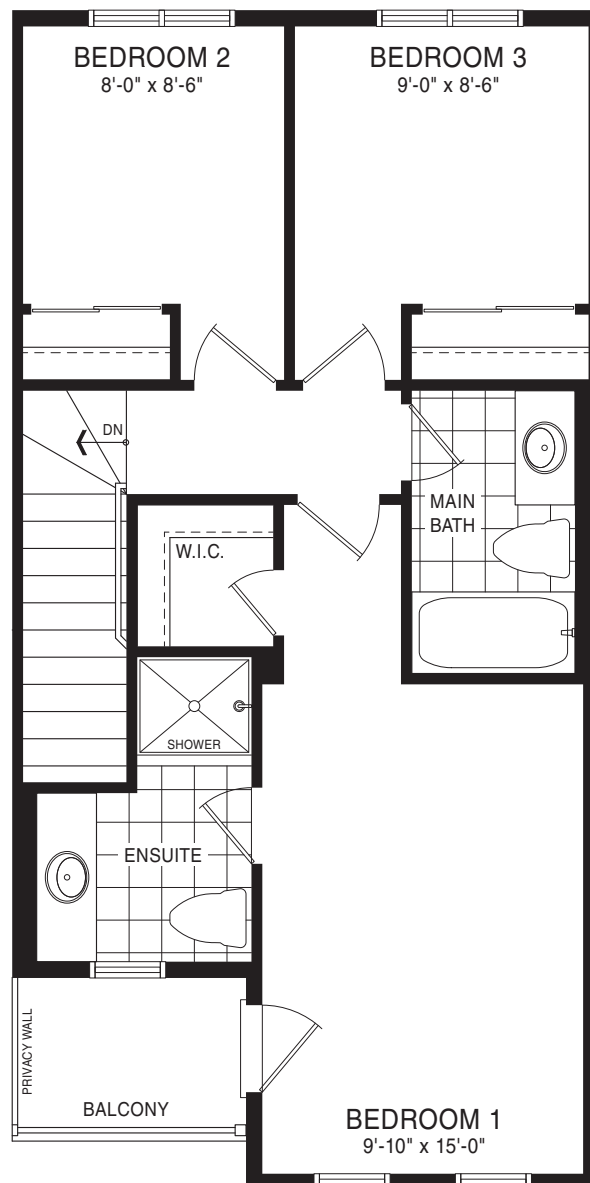

FOWLER TOWNHOME

STYLE A1 - 1544 SQ.FT.

STYLE B1 - 1551 SQ.FT.

STYLE C1 - 1551 SQ.FT.

DORIAN TOWNHOME

STYLE A1 - 1609 SQ.FT.

STYLE B1 - 1615 SQ.FT.

STYLE C1 - 1615 SQ.FT.

# DORIAN TOWNHOME

STYLE A1 - 1609 SQ.FT.

STYLE B1 - 1615 SQ.FT.

STYLE C1 - 1615 SQ.FT.

CASTLEBAR END TOWNHOME

STYLE A1 - 1580 SQ.FT.

STYLE B1 - 1576 SQ.FT.

STYLE C1 - 1576 SQ.FT.

# CASTLEBAR END TOWNHOME

STYLE A - 1580 SQ.FT.

STYLE B - 1576 SQ.FT.

STYLE C - 1576 SQ.FT.

HERON CORNER TOWNHOME

STYLE A1 - 1595 SQ.FT.

STYLE B1 - 1643 SQ.FT.

STYLE C1 - 1643 SQ.FT.

# HERON CORNER TOWNHOME

STYLE A - 1595 SQ.FT.

STYLE B - 1643 SQ.FT.

STYLE C - 1643 SQ.FT.