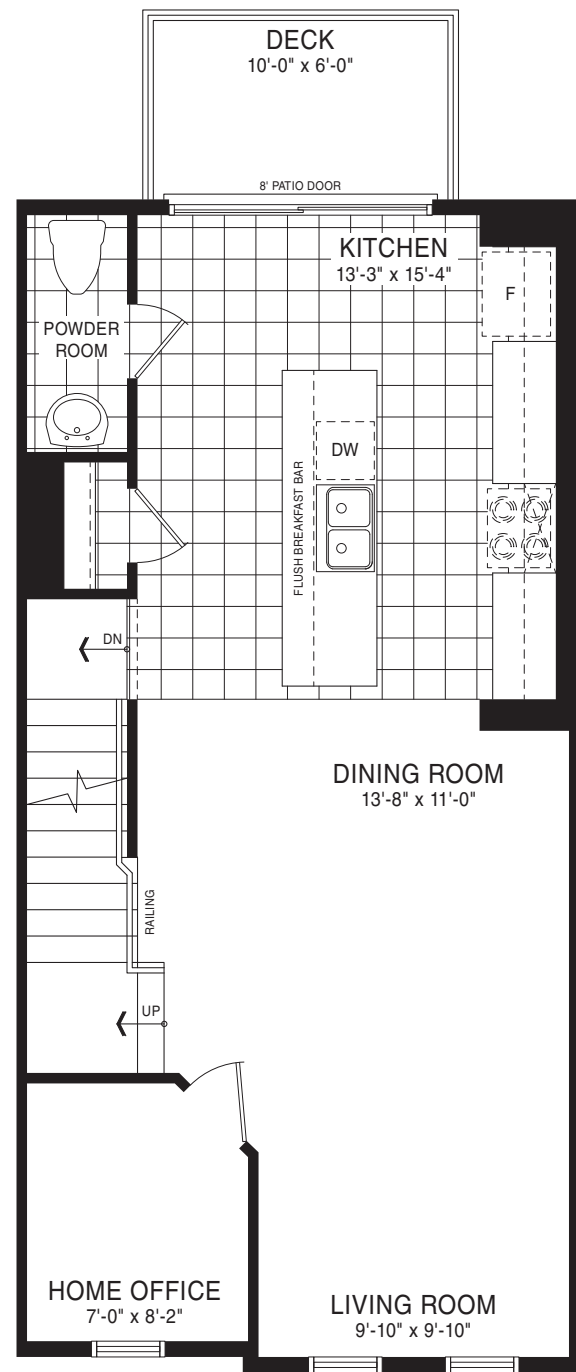

FOWLER TOWNHOME

STYLE A1 - 1544 SQ.FT.

STYLE B1 - 1551 SQ.FT.

STYLE C1 - 1551 SQ.FT.

DORIAN TOWNHOME

STYLE A1 - 1609 SQ.FT.

STYLE B1 - 1615 SQ.FT.

STYLE C1 - 1615 SQ.FT.

# DORIAN TOWNHOME

STYLE A1 - 1609 SQ.FT.

STYLE B1 - 1615 SQ.FT.

STYLE C1 - 1615 SQ.FT.

CASTLEBAR END TOWNHOME

STYLE A1 - 1580 SQ.FT.

STYLE B1 - 1576 SQ.FT.

STYLE C1 - 1576 SQ.FT.

# CASTLEBAR END TOWNHOME

STYLE A - 1580 SQ.FT.

STYLE B - 1576 SQ.FT.

STYLE C - 1576 SQ.FT.

HERON CORNER TOWNHOME

STYLE A1 - 1595 SQ.FT.

STYLE B1 - 1643 SQ.FT.

STYLE C1 - 1643 SQ.FT.

# HERON CORNER TOWNHOME

STYLE A - 1595 SQ.FT.

STYLE B - 1643 SQ.FT.

STYLE C - 1643 SQ.FT.