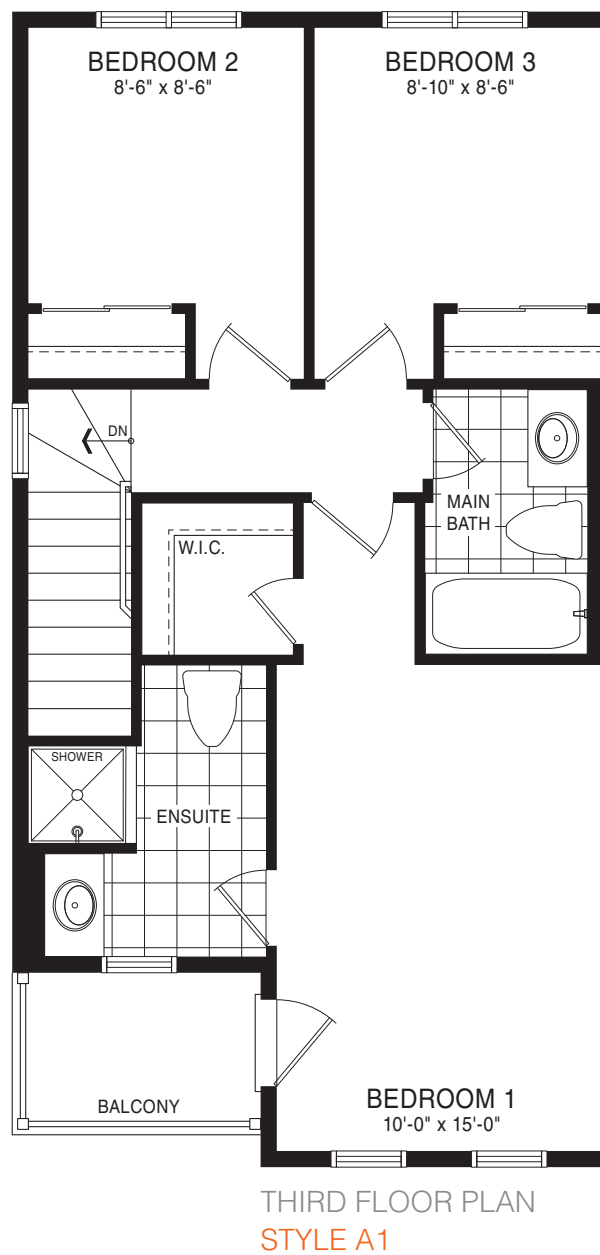

FOWLER TOWNHOME

STYLE A1 - 1544 SQ.FT.

STYLE B1 - 1551 SQ.FT.

STYLE C1 - 1551 SQ.FT.

DORIAN TOWNHOME

STYLE A1 - 1609 SQ.FT.

STYLE B1 - 1615 SQ.FT.

STYLE C1 - 1615 SQ.FT.

# DORIAN TOWNHOME

STYLE A1 - 1609 SQ.FT.

STYLE B1 - 1615 SQ.FT.

STYLE C1 - 1615 SQ.FT.

CASTLEBAR END TOWNHOME

STYLE A1 - 1580 SQ.FT.

STYLE B1 - 1576 SQ.FT.

STYLE C1 - 1576 SQ.FT.

# CASTLEBAR END TOWNHOME

STYLE A - 1580 SQ.FT.

STYLE B - 1576 SQ.FT.

STYLE C - 1576 SQ.FT.

HERON CORNER TOWNHOME

STYLE A1 - 1595 SQ.FT.

STYLE B1 - 1643 SQ.FT.

STYLE C1 - 1643 SQ.FT.

# HERON CORNER TOWNHOME

STYLE A - 1595 SQ.FT.

STYLE B - 1643 SQ.FT.

STYLE C - 1643 SQ.FT.